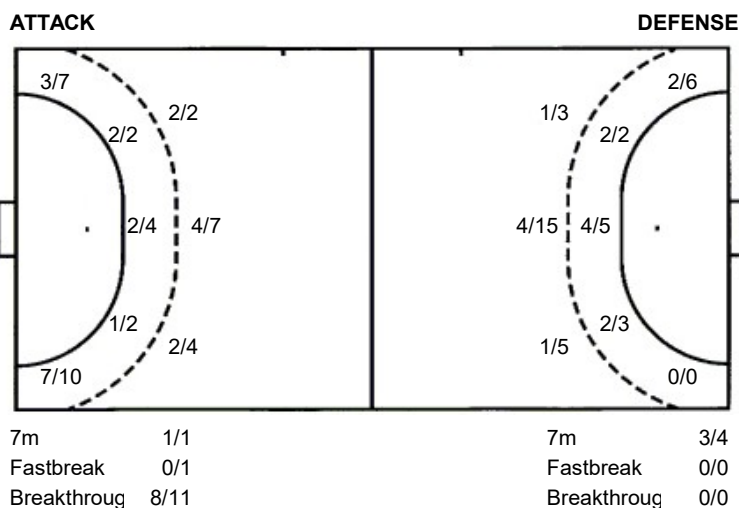

Jersey number Tot. Total shooting 6m 6m (line) shooting 9m 9m shooting Wng. Wing shooting Fst. Fastbreak sh. 7m 7m penalty sh.
 Brk. Breakthrough sh. As. Assists E7 Earned 7m pen. TF Technical Faults St. Steals 2m 2m punishments C7. Committed 7m
 E2 Earned 2m pun. YC. Yellow cards RC Red cards BC Blue cards Blk. Blocks