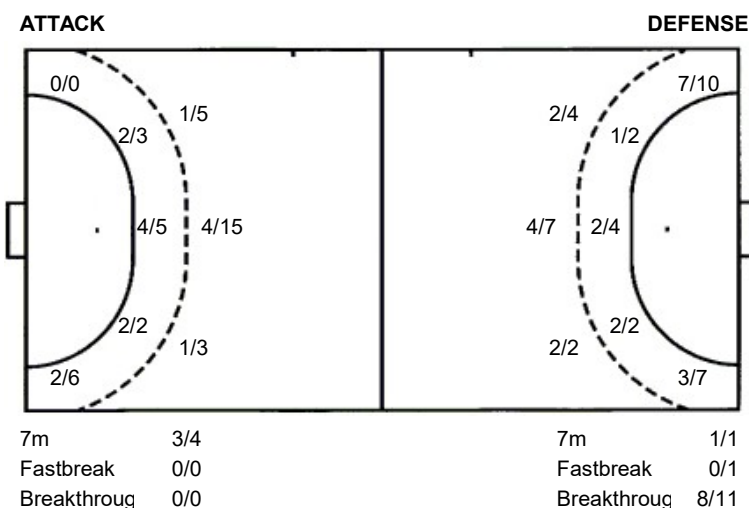

Saves distribution goalkeepers

16 M. Cortez

2/3	0/4	1/7
0/5	1/1	2/6
3/9	2/2	1/4

23 E. Godoy

		1/2
		0/2

TOTAL

2/3	0/4	2/9
0/5	1/1	2/6
3/9	2/2	1/6

Shots by position