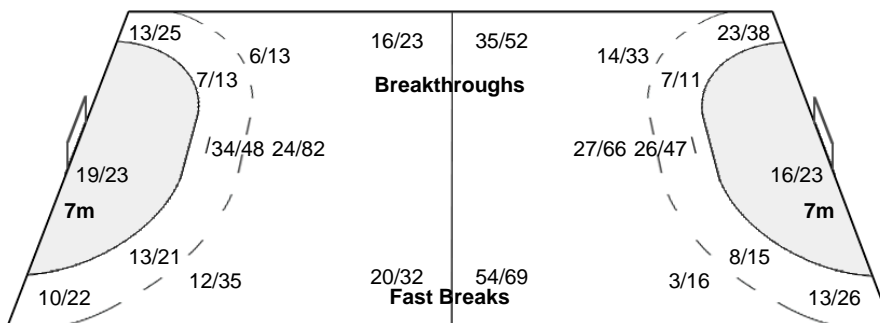

XXII Women's World Championships 2015

Denmark

Cumulative Statistics

TUN - Tunisia
After 7 matches

Shots Distribution

Players

Goals / Shots

1 HAMZA N	4 GHERISSI E	9 REJEB S	10 TOUMI R	11 AMICHE B	12 ABDALLAH E	13 SFAR BEN CHKER F
	0/1	1/2	0/1 0/1	2/2 0/1	2/2 5/5	1/1
			0/2 1/1	0/1 2/3		2/3 3/3
	1-Post	1-Blocked	1-Missed	1-Missed	2-Missed	1-Missed 1-Post
14 JLEZI M	15 REZGUI R	17 JOUINI C	20 CHEBBAH M	24 KHOULDI I	25 DARDOUR O	30 HAMROUNI A
3/4 1/2 0/1	1/1 1/1 2/2	1/1 0/1 3/6	0/2 4/5 6/8	0/3 5/5	1/1	5/9 1/1 10/12
4/5 1/2 3/3		2/6 0/1 1/3	5/8 4/7	2/6 0/1 0/1	0/1	1/4 0/1 1/3
8/8 4/4 6/7	1/1 1/2	6/7 1/3 6/8	10/10 6/11 8/11	4/9 2/3 4/4	1/1	3/3 1/2 4/4
4-Missed 1-Post		7-Missed 2-Post	6-Blocked 11-Missed 2-Post	5-Blocked 4-Missed 4-Post	3-Blocked 3-Missed 3-Post	1-Blocked 2-Missed 2-Post
44 KOUKI M	85 BEN SLAMA N					
1/1 1/1						
1/4 1/3						
2/2 2/2 1/1						
2-Missed 3-Post						

Team Goals / Shots

15/26	9/12	32/41
15/35	1/8	12/25
37/46	22/32	32/41

38-Missed 19-Post 16-Blocked

Offence

Defence

Goalkeepers Saves / Shots

17/55	9/19	3/35
21/34	10/11	18/28
11/67	3/22	7/57

1 HAMZA N

3/13	2/4	0/7
8/10	2/2	3/5
5/12	0/8	3/12

12 ABDALLAH E

14/42	7/15	3/28
12/23	8/9	15/23
6/54	3/14	4/45

85 BEN SLAMA N

1/1		
0/1		

Legend:	% Efficiency	2Min 2 Minute Suspensions	6m 6-metre Shots	7m 7-metre Shots	9m 9-metre Shots
AS Assists	BS Blocked Shots	N/A not applicable	BT Breakthroughs	FB Fast Breaks	G/S Goals/Shots
MP Matches Played	ST Steals	PL Placement	TO (TF) Turnovers (Technical Faults)	PR Preliminary Round	RC Red Cards
S/S Saves/Shots	FTO Fast Throw off			TP Time Played	Wing Wing Shots
YC Yellow Cards