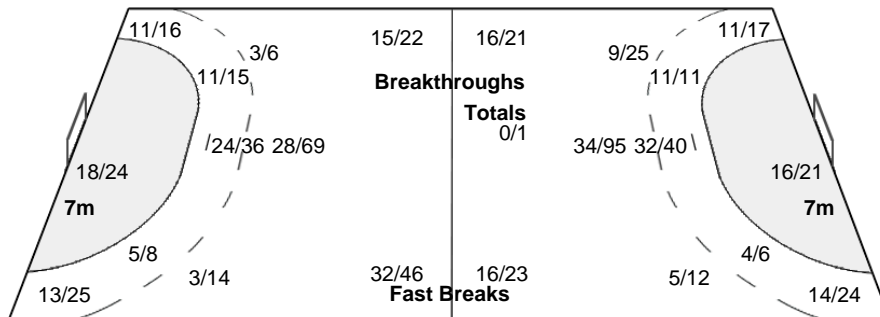

XXII Women's World Championships 2015 Denmark

Cumulative Statistics

SRB - Serbia
After 6 matches

Shots Distribution

Players

Goals / Shots

2 RADOSAVLJEVIC S 2/2 2/4 4/4 1/1 2-Post	3 KRPEZ SLEZAK K 2/2 16/17 3/4 0/3 4/4 2-Missed 6-Post	5 TRIFUNOVIC J 0/1 0/1 3/4 6/8 4-Missed	8 STEVIN D 2/2 1/1 1/1 0/1 2-Blocked	9 ZIVKOVIC J 6/8 1/1 2/4 1/2 2/3 3-Missed 2-Post	11 PRIJOVIC I 1/1 0/1 0/2 1/1 3-Blocked	15 JANJUSEVIC A 2/2 0/1 2/3 0/1 3/4 1-Missed 2-Post
16 RISOVIC J 0/1 0/1 2/2 1-Post	17 RAJOVIC S 0/1 0/1 4/4 2-Blocked	20 GEORGIJEV T 2/3 3/5 5/5 4-Missed	21 RADOJEVIC D 0/1 0/1 2/4 1-Post	26 BANDELIER B 1/1 0/1 0/1 2/2 2-Missed 4-Post	27 KOLUNDZIC N 0/1 0/1 0/2 2/2 2-Missed 4-Post	28 KACAREVIC A 0/1 0/1 0/1 0/1 0/1 1-Post
33 STOILJKOVIC J 3/5 2/2 4/4 2-Post	71 LISCEVIC K 2/4 1/1 1/1 1-Blocked	83 PETROVIC M 2/2 0/3 2/2 7-Missed 1-Post				

Team Goals / Shots

36/46	9/16	22/27
13/22	0/8	8/21
37/46	5/6	34/39

22-Missed 21-Post 8-Blocked

Offence

Defence

Goalkeepers Saves / Shots

11/43	4/10	2/39
16/27	5/6	12/19
4/39	9/13	6/41

16 RISOVIC J

9/32	2/6	2/29
11/17	4/5	8/14
2/25	4/5	6/29

27 KOLUNDZIC N

1/3	0/1	0/1
0/5	1/1	3/4
0/2	0/2	0/3

28 KACAREVIC A

1/8	2/3	0/9
5/5		1/1
2/12	5/6	0/9

Legend:	% Efficiency	2Min 2 Minute Suspensions	6m 6-metre Shots	7m 7-metre Shots	9m 9-metre Shots
AS Assists	BS Blocked Shots	BT Breakthroughs	FB Fast Breaks	G/S Goals/Shots	S/S Saves/Shots
MP Matches Played	N/A not applicable	PR Preliminary Round	RC Red Cards	ST Steals	YC Yellow Cards
FTO Fast Throw off	TO (TF) Turnovers (Technical Faults)	TP Time Played	Wing Wing Shots