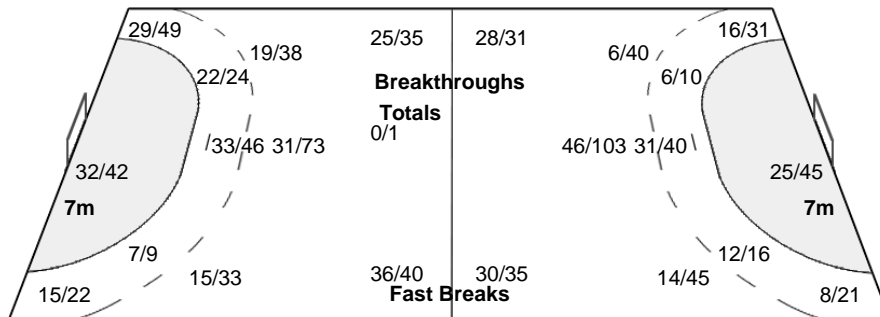

XXII Women's World Championships 2015 Denmark

Cumulative Statistics

ROU - Romania
After 9 matches

Shots Distribution

Players

Goals / Shots

3 SZUCS G 1/1 1/1 1-Post	6 PINTEA C 1/1 2/3 2/2 2/2 4-Post	7 NECHITA A 4/5 2/2 3/7 6/6 1/1 2/5 10/10 1/2 2/2 2-Missed 3-Post	8 NEAGU C 13/14 1/2 16/16 4/5 0/2 5/11 10/13 1/2 13/15 13-Missed 6-Post	9 BRADEANU A 7/10 1/1 3/6 3/4 0/1 3/6 1/2 2/2 3/5 5-Blocked 4-Missed 2-Post 3-Blocked	11 PERIANU G 1/1 2/2 2/2 2/2 1-Blocked	12 MUNTEANU I 1/1
13 MARIN L 1/3 1/1 1/1 1-Blocked	15 ARDEAN ELISEI V 1/1 1/1 2/5 1/1 5/6 2/2 5/5 7/7	22 MANEA O 1/1 3/3 1/1 6/7 3/4 4/4 7/7	30 UNGUREANU P	36 TANASIE A 2/2 1/2 2/3 0/3 3/3 1/1 2/2 1-Post	55 GEIGER M 1/1 3/4 0/1 0/1 2/3 5/6 1/1 3/3 2-Missed 2-Post	77 BUCESCHI E 1/2 3/8 4/7 3/8 9/12 1/2 12/16 2-Missed 2-Post 3-Blocked
88 VIZITIU P 4/5 0/1 0/1 1/1 1/2 1/2 2-Post	89 CHIPER L 0/1 1/1 2/2 3/3 1/3 2/2 2/2 0/1 4/5 2-Post 1-Blocked					

Team Goals / Shots

31/38	14/21	34/42
27/38	4/10	34/57
49/59	19/23	58/68

23-Missed 25-Post 14-Blocked

Offence

Defence

Goalkeepers Saves / Shots

9/30	9/18	7/50
26/55	7/11	20/43
10/55	12/29	11/45

12 MUNTEANU I

1/6	1/1	1/14
6/11	5/7	2/11
3/14	2/3	4/9

30 UNGUREANU P

8/24	8/17	6/35
20/44	1/3	18/32
7/41	10/25	7/36

% Efficiency	2Min 2 Minute Suspensions	6m 6-metre Shots	7m 7-metre Shots	9m 9-metre Shots
AS Assists	BM Bronze Medal Match	BS Blocked Shots	BT Breakthroughs	FB Fast Breaks
G/S Goals/Shots	MP Matches Played	N/A not applicable	PR Preliminary Round	QF Quarterfinal
RC Red Cards	S/S Saves/Shots	SF Semifinal	ST Steals	TO (TF) Turnovers (Technical Faults)
TP Time Played	Wing Wing Shots	YC Yellow Cards	FTO Fast Throw off