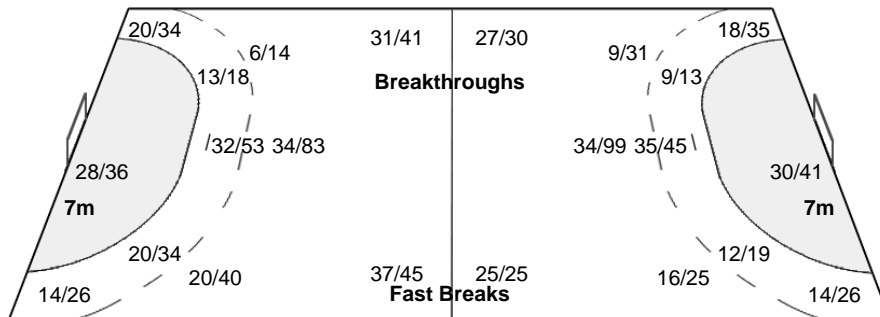

XXII Women's World Championships 2015 Denmark

Cumulative Statistics

MNE - Montenegro After 9 matches

Shots Distribution

Players

Goals / Shots

1 RAJCIC M	3 PAVICEVIC B	4 RADICEVIC J	8 JOVANOVIC M	9 JAUKOVIC D	12 HASANIC A	14 PAVICEVIC I
	0/1 0/1 0/1	8/9 5/8 8/8	5/5 1/1 5/6	9/10 6/6		1/1
		3/8 3/6	2/6 1/3	2/5 0/1 2/2		1/1
	3/4 3/3 4/4	16/17 2/3 15/17	3/5 7/7	5/5 0/1 7/8		1/1
	1-Post	7-Missed 2-Post	5-Missed 4-Post 1-Blocked	6-Missed 1-Post 1-Blocked		
15 KLIKOVAC A	22 BARJAKTAROVIC S	26 LAZOVIC S	32 BULATOVIC K	66 RAMUSOVIC E	77 MEHMEDOVIC M	80 DESPOTOVIC J
0/1 1/2		1/1 1/1	5/6 1/2 3/7		1/4 3/3 6/7	0/1 0/1
1/1 2/2		0/1	2/6 1/4	0/1 2/5	0/2 1/1 2/3	0/1
		2/3 0/1 1/1	18/21 2/4 17/19	3/3 2/2 1/1	7/9 6/7 5/5	1/1
1-Missed			2-Missed 3-Post 6-Blocked 2-Missed		1-Missed 2-Post	2-Missed 1-Post
90 RAICEVIC M	96 GRBIC I					
3/6 0/2 10/11	0/2					
4/9 0/1 2/6	0/1 1/1					
2/6 1/1 4/6	1/1 1/1 0/1					
9-Missed 4-Post 3-Blocked						

Team Goals / Shots

33/44	11/20	38/47
13/40	1/4	16/34
61/75	18/24	64/72

35-Missed 18-Post 11-Blocked

Offence

Goalkeepers Saves / Shots

6/41	4/16	6/44
19/35	3/6	15/35
18/69	6/21	12/51

1 RAJCIC M

0/7	2/7	1/9
3/8		3/7
3/17	1/4	2/12

12 HASANIC A

3/15	1/6	3/17
5/11	1/3	3/9
4/17	1/7	5/20

22 BARJAKTAROVIC S

3/19	1/3	2/18
11/16	2/3	9/19
11/35	4/10	5/19

Legend:	% Efficiency	2Min 2 Minute Suspensions	6m 6-metre Shots	7m 7-metre Shots	9m 9-metre Shots
AS Assists	BS Blocked Shots	BT Breakthroughs	FB Fast Breaks	G/S Goals/Shots	MP Matches Played
RC Red Cards	N/A not applicable	PL Placement	PR Preliminary Round	QF Quarterfinal	Wing Wing Shots
Wing Wing Shots	S/S Saves/Shots	ST Steals	TO (TF) Turnovers (Technical Faults)	TP Time Played	
	YC Yellow Cards	FTO Fast Throw off