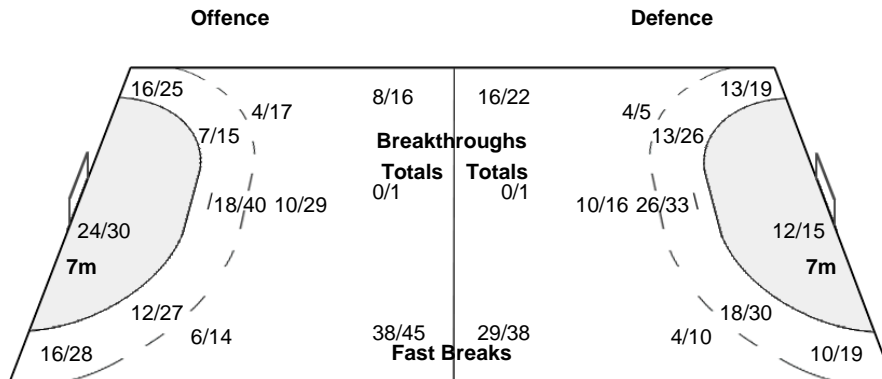

XXII Women's World Championships 2015 Denmark

Cumulative Statistics

KOR - Korea
After 6 matches

Shots Distribution

Players

Goals / Shots

5 JUNG Y			11 RYU E			12 PARK M			13 YOO H			14 KIM J			15 CHOI S			16 JU H		
7/9	1/1	1/1	2/4		1/1				0/1	2/2	1/1	1/2		3/4	1/1	2/3	2/3			
2/2	2/2	1/2	2/3		3/3				1/1	0/2	2/2	2/2		3/5	2/2		3/3			
3/4	1/3	3/6	5/6	2/4	2/2				0/1	1/2	1/1	3/4		2/2	1/1	0/1	6/8			
2-Post 1-Blocked 3-Missed 6-Post 6-Blocked			1-Missed 1-Post 1-Blocked 2-Missed 3-Post 3-Blocked			3-Post														
17 SIM H			18 HAN M			19 JUNG J			20 KIM J			21 LEE E			24 GWON H			27 NAM Y		
1/1		3/5	1/1		0/1	2/2	4/4	5/5				3/3	3/4	4/4	1/2	1/1	1/1	1/1		
0/1	0/2	0/1			1/1		1/1	1/1			1/1	2/3			1/2	0/1	3/9			1/1
4/7		1/1				8/9	2/2	5/5	1/1	1/1	3/3	2/6	1/1	3/3	4/8	3/6	1/4			
3-Post 3-Blocked			1-Missed 4-Post 1-Blocked			2-Missed			3-Missed 2-Post 1-Blocked											
28 JO S			29 YU S																	
			1/1	0/1	2/3															
			0/2		2/2															
			1/1		0/2															
2-Missed 2-Post 1-Blocked																				

Team Goals / Shots

21/28	13/16	23/29
12/18	3/8	21/31
32/48	11/20	27/37

14-Missed 26-Post 17-Blocked

Goalkeepers Saves / Shots

4/25	2/11	5/30
10/25	5/8	7/19
6/34	1/13	5/35

12 PARK M

4/18	1/8	4/24
7/18	4/7	6/15
5/25	0/8	5/29

16 JU H

0/7	1/3	1/6
3/7	1/1	1/4
1/9	1/5	0/6

Legend:	% Efficiency	2Min 2 Minute Suspensions	6m 6-metre Shots	7m 7-metre Shots	9m 9-metre Shots
AS Assists	BS Blocked Shots	BT Breakthroughs	FB Fast Breaks	G/S Goals/Shots	S/S Saves/Shots
MP Matches Played	N/A not applicable	PR Preliminary Round	RC Red Cards	S/S Saves/Shots	YC Yellow Cards
ST Steals	TO (TF) Turnovers (Technical Faults)	TP Time Played	Wing Wing Shots		
FTO Fast Throw off