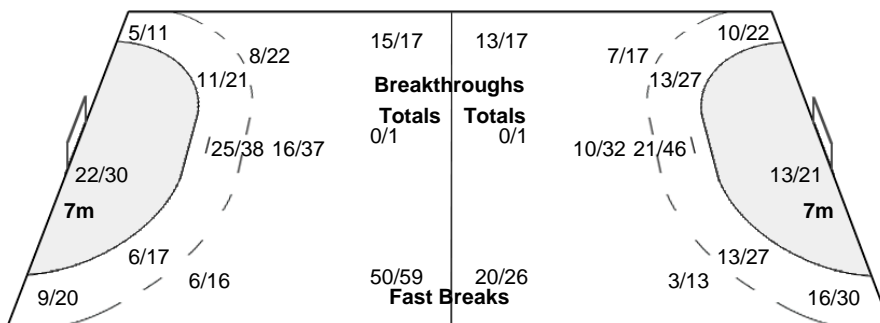

XXII Women's World Championships 2015 Denmark

Cumulative Statistics

GER - Germany
After 6 matches

Shots Distribution

Players

Goals / Shots

5 LANG S			7 SCHMELZER M			10 LOERPER A			11 SMITS X			12 KRAMARCZYK K			13 BEHNKE J			15 NAIDZINAVICIUS K		
0/1		1/1	1/1	2/3		1/1	1/1	1/1	0/1	3/3	2/2				1/1	1/1		2/2		6/7
1/3	1/1	2/5	1/3	0/1		2/2		0/3	3/4	0/1	2/2		0/1		1/1	1/1		1/2		2/2
2/3	0/2	0/1	0/1		1/1	4/4		2/4	7/9	1/1	2/3				4/4		1/1	1/2		2/3
3-Post			2-Missed			1-Missed 1-Post			1-Blocked 3-Missed 1-Post			1-Blocked 1-Missed			3-Missed 4-Post			1-Blocked		
16 WOLTERING C			17 HUBINGER A			22 MÜLLER S			24 FISCHER L			25 MAZZUCCO A			28 MÜLLER F			30 RODE J		
			3/3		3/3	9/11	2/4	3/5	4/5	2/3	4/4	4/5	2/3	1/1		1/3	4/4			0/1
				3/5		5/8	1/2	3/6	3/3			2/3		0/2	3/3	1/1	2/4			
				2/2		7/8	2/3	8/10	2/3	1/1	2/2	1/1	2/2		2/2	2/2				2/3
2-Missed 4-Post			2-Missed 2-Post			3-Blocked			4-Post			1-Post			1-Missed 1-Post			1-Missed		
32 MINEVSKAJA E			33 SCHULZE L																	
		2/2			2/3															
0/1			0/1		2/3															
	0/1				4/4															
2-Blocked			1-Missed																	

Team

Goals / Shots

24/30	13/20	29/33
22/33	4/9	16/33
30/37	12/16	23/31

17-Missed 21-Post 8-Blocked

Offence

Defence

Goalkeepers

Saves / Shots

7/34	3/7	6/23
20/40	7/10	14/33
8/30	8/18	6/26

12 KRAMARCZYK K

6/17	2/4	6/22
10/25	4/6	11/25
6/21	6/13	5/22

16 WOLTERING C

0/16	1/3	0/1
10/15	3/4	3/8
2/9	2/5	1/4

Legend:

%	Efficiency	2Min	2 Minute Suspensions	6m	6-metre Shots	7m	7-metre Shots	9m	9-metre Shots
AS	Assists	BS	Blocked Shots	BT	Breakthroughs	FB	Fast Breaks	G/S	Goals/Shots
MP	Matches Played	N/A	not applicable	PR	Preliminary Round	RC	Red Cards	S/S	Saves/Shots
ST	Steals	TO (TF)	Turnovers (Technical Faults)	TP	Time Played	Wing	Wing Shots	YC	Yellow Cards
FTO	Fast Throw off