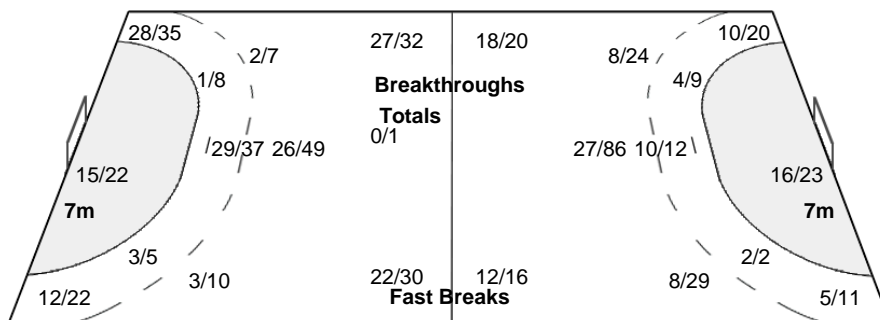

XXII Women's World Championships 2015 Denmark

Cumulative Statistics

ESP - Spain
After 6 matches

Shots Distribution

Players

Goals / Shots

2 LOPEZ M			4 MARTIN C			5 NUNEZ M			6 ALBERTO N			9 MANGUE M			10 AGUILAR M			12 NAVARRO S		
2/3	1/1		5/5	3/5	3/3	1/1			1/1	5/5		2/2	0/1		2/2	1/2	2/2			
2/2		0/1	2/3	0/1						0/1		2/2		1/2	1/3	1/1	1/2			
2/3	5/6	3/4	6/6	3/4	3/3			1/1	2/3	1/1		0/1	0/1		3/3	1/1				
1-Missed			1-Missed 5-Post						1-Missed 2-Post			1-Missed			1-Blocked 3-Missed					
14 CHAVEZ E			17 PINEDO E			25 PENA N			27 GONZALEZ L			30 ELORZA P			35 EGOZKUE N			44 HERNANDEZ A		
	1/1	2/2		1/1	2/2	2/3	2/2	5/5						1/1	2/3	1/1	1/2		1/1	
1/2	0/1	2/2	1/1		2/2	6/9	0/1	7/9	0/1					1/2	2/3		1/1			3/4
2/2	1/1	2/2	2/2	2/2	5/5	7/9	0/1	2/2	3/3			2/2			1/2		2/2	3/3		2/2
1-Missed 1-Post			2-Post			4-Missed 3-Post			1-Blocked						1-Missed 4-Post					
48 ZOQBI DE PAULA D			86 CABRAL A																	
			2/5	1/2	5/5															
			1/3		1/2															
			7/9		3/4															
			5-Missed 5-Post																	

Team

Goals / Shots

14/19	14/20	27/28
18/29	1/4	19/28
40/48	12/16	24/26

18-Missed 22-Post 2-Blocked

Offence

Defence

Goalkeepers

Saves / Shots

4/16	3/12	6/21
14/26	4/5	13/19
4/33	10/16	11/41

12 NAVARRO S

2/13	1/7	4/16
9/17	2/3	8/12
3/23	8/11	4/21

48 ZOQBI DE PAULA D

2/3	2/5	2/5
5/9	2/2	5/7
1/10	2/5	7/20

Legend:	% Efficiency	2Min 2 Minute Suspensions	6m 6-metre Shots	7m 7-metre Shots	9m 9-metre Shots
AS Assists	BS Blocked Shots	BT Breakthroughs	FB Fast Breaks	G/S Goals/Shots	S/S Saves/Shots
MP Matches Played	N/A not applicable	PR Preliminary Round	RC Red Cards	S/S Saves/Shots	YC Yellow Cards
ST Steals	TO (TF) Turnovers (Technical Faults)	TP Time Played	Wing Wing Shots		
FTO Fast Throw off