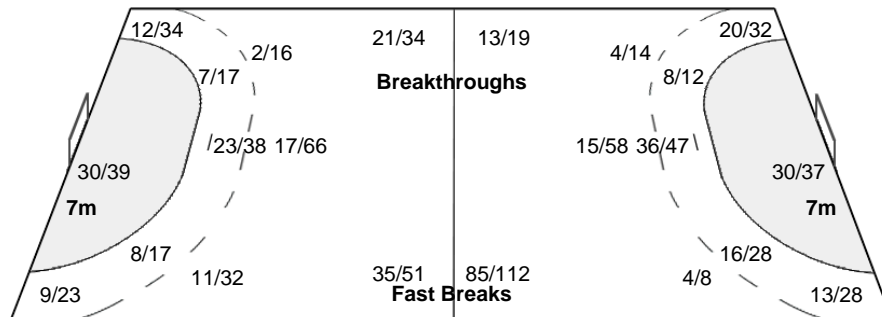

XXII Women's World Championships 2015 Denmark

Cumulative Statistics

CUB - Cuba After 7 matches

Shots Distribution

Players

Goals / Shots

1 MORA N	2 MESA M	3 MARTINEZ A	4 VERANES L	5 SALAS S	6 BELTRAN R	9 LUSSON L
	1/1	0/1	2/2	1/1	0/2	2/2
	2/2	0/2	1/2	3/5	1/1	0/5
0/1	2/3	1/2	3/8	11/13	4/5	8/9
			5/8	2/3	9/10	
				2/2	0/1	
					2/4	0/1
					1/3	1/2
					8/15	4/5
					10/11	2/2
					0/6	0/2
					3/7	

4-Missed 3-Post 3-Blocked 6-Missed 1-Post 7-Missed 3-Post 2-Missed 4-Missed 1-Post 1-Blocked 8-Missed 5-Post 7-Blocked

10 REYES G	11 CAMEJO Y	12 VIZCAY C	13 ROSABAL L	14 BARRIO I	16 GUEVARA E	18 RAMÍREZ Y
2/2	1/1	1/5	1/1			
1/3	1/5	1/1				
3/3						
2/5	1/1					
1/4						
2/6						
1/1	1/1	5/5	0/1			
0/1			0/2			
3/4			0/1	2/4	1/1	
				1/1		

4-Missed 2-Post 1-Blocked 1-Missed 2-Missed 1-Post 2-Blocked

23 RIZO E		
5/5	2/2	2/3
1/3	0/1	2/3
3/7	2/5	24/26

9-Missed 2-Post 2-Blocked

Team Goals / Shots

17/21	4/15	15/18
9/26	5/18	11/30
33/53	18/30	64/77

47-Missed 18-Post 16-Blocked

Offence

Defence

Goalkeepers Saves / Shots

4/32	5/11	4/33
13/31	14/22	15/33
9/57	9/33	20/86

1 MORA N		
2/18	2/5	3/16
6/13	10/13	9/15
6/32	5/14	9/49

12 VIZCAY C		

16 GUEVARA E		
2/14	3/6	1/17
7/18	4/9	6/18
3/25	4/19	11/37

Legend:			
%	Efficiency	2Min	2 Minute Suspensions
AS	Assists	BS	Blocked Shots
MP	Matches Played	N/A	not applicable
S/S	Saves/Shots	ST	Steals
YC	Yellow Cards	FTO	Fast Throw off
6m	6-metre Shots	7m	7-metre Shots
BT	Breakthroughs	FB	Fast Breaks
PL	Placement	PR	Preliminary Round
TO (TF)	Turnovers (Technical Faults)	TP	Time Played
9m	9-metre Shots	G/S	Goals/Shots
		RC	Red Cards
		Wing	Wing Shots