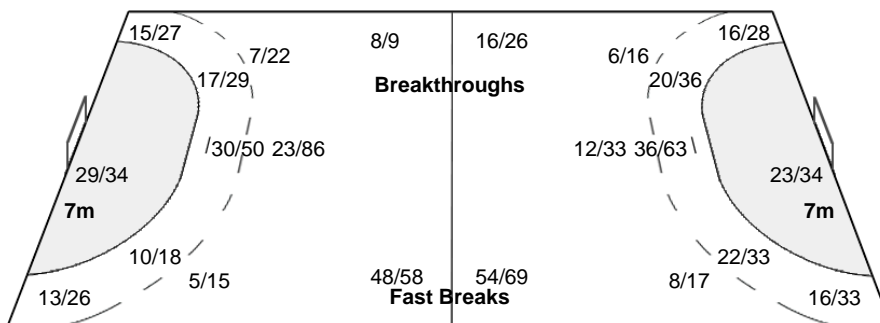

XXII Women's World Championships 2015 Denmark

Cumulative Statistics

CHN - China After 7 matches

Shots Distribution

Players

Goals / Shots

1 XU M	7 LI X	10 TIAN X	11 YU Y	15 SUN M	18 SHA Z	19 ZHANG H										
	0/1	4/5	2/4	1/2	1/1	5/6	1/2	2/2	0/1	3/3	2/3					
	3/4	1/1	3/4	0/1	1/1	3/5	1/1	0/4	1/1	0/1	4/5	2/4				
	9/14	1/2	9/14	4/4	1/1	0/1	5/5	1/1	4/5	4/6	1/2	3/3	1/2	2/2	2/4	4/7
	5-Missed 2-Post		8-Blocked	1-Post		1-Missed	1-Blocked	3-Missed	2-Blocked		1-Missed 2-Post					
20 YANG J	21 ZHAO J	22 YANG Y	23 JIN M	24 LI Y	25 YAN M	26 SONG J										
	3/5	1/1	6/7	0/2	3/4											
	1/2	0/1	6/6	1/3	1/1											
1/1	8/10	1/3	6/8	3/5	8/10											
	1-Blocked 6-Missed 2-Post		6-Blocked	1-Missed 2-Post		4-Blocked										
			1-Missed 1-Post	8-Missed 4-Post		9-Blocked										
27 WU N	28 QIAO R															
1/1	2/2	1/1	2/3		1/1											
1/2		2/3	0/3	2/2												
3/6		1/1	6/6	1/2	2/2											
1-Post		1-Missed														

Team Goals / Shots

29/37	5/9	18/23
26/39	7/16	11/25
62/78	13/23	34/49

27-Missed 15-Post 31-Blocked

Offence

Goalkeepers Saves / Shots

6/37	3/7	2/34
15/35	9/12	24/38
13/54	0/21	7/72

1 XU M

2/14	0/2	1/16
9/17	5/6	9/13
4/24	0/6	3/30

22 YANG Y

4/23	3/5	1/17
6/17	4/5	15/23
9/28	0/14	3/38

26 SONG J

		0/1
0/1	0/1	0/1
0/2	0/1	1/4

Legend:	% Efficiency	2Min 2 Minute Suspensions	6m 6-metre Shots	7m 7-metre Shots	9m 9-metre Shots
AS Assists	BS Blocked Shots	N/A not applicable	BT Breakthroughs	FB Fast Breaks	G/S Goals/Shots
MP Matches Played	ST Steals	PL Placement	TO (TF) Turnovers (Technical Faults)	PR Preliminary Round	RC Red Cards
S/S Saves/Shots	FTO Fast Throw off		TP Time Played	Wing Wing Shots