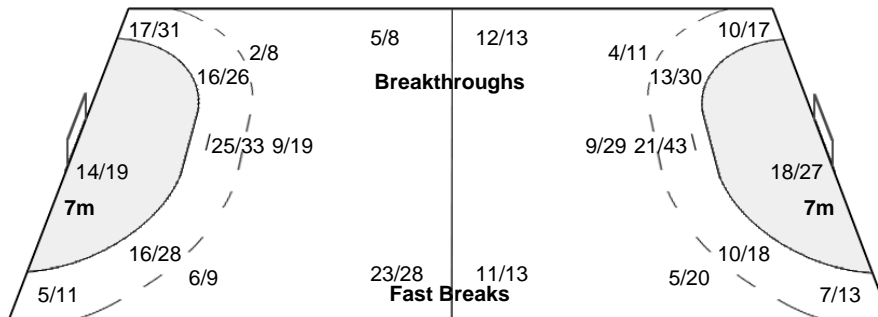

XXII Women's World Championships 2015 Denmark

Cumulative Statistics

BRA - Brazil
After 6 matches

Shots Distribution

Players

Goals / Shots

2 DINIZ F			3 NASCIMENTO A			5 PIEDADE D			6 ANDRADE A			7 ARAUJO T			8 SILVA F			9 BELO A		
0/1	3/3		3/4	2/2	1/1		1/1	2/2		0/1	0/1				1/1	2/3		5/6	2/3	3/3
	1/1	2/2	1/2	0/1	3/5	3/5		1/1	1/1						1/2		2/2	3/4		3/6
			4/4		2/3	3/3			0/1	1/1	1/1				1/2	3/3	3/3	3/3	1/1	7/9
			3-Missed						2-Missed						1-Missed 1-Post			2-Missed 4-Blocked		
10 QUINTINO J			12 ARENHART B			15 DA ROCHA F			16 PESSOA M			18 AMORIM E			20 ARAUJO L			21 DE PAULA B		
3/3		2/2										4/4	2/3	4/5	2/2	0/1	0/1			1/1
2/3	1/1			1/1		1/2		0/1				4/6	0/1	1/3						
3/3		1/1						1/1				1/1		5/5	2/3		0/1			0/1
5-Missed 1-Post						1-Missed 1-Post 1-Blocked						2-Missed 2-Post 2-Blocked								
60 COPPI C			81 FACHINELLO D																	
2/2		0/1	0/1		1/3															
0/1		3/4	1/3		1/1															
3/4		4/4	5/5		4/5															
1-Post			3-Missed 2-Blocked																	

Team

Goals / Shots

20/24	12/17	14/20
17/29	3/5	16/25
26/30	4/5	28/33

19-Missed 6-Post 9-Blocked

Offence

Defence

Goalkeepers

Saves / Shots

7/22	3/7	2/16
14/30	3/7	11/29
10/30	5/12	10/32

12 ARENHART B

3/10	3/5	0/10
7/17	0/3	7/17
7/19	4/9	6/20

16 PESSOA M

4/12	0/2	2/6
7/12	3/4	4/12
3/11	1/3	4/12

Legend:	% Efficiency	2Min 2 Minute Suspensions	6m 6-metre Shots	7m 7-metre Shots	9m 9-metre Shots
AS Assists	BS Blocked Shots	BT Breakthroughs	FB Fast Breaks	G/S Goals/Shots	S/S Saves/Shots
MP Matches Played	N/A not applicable	PR Preliminary Round	RC Red Cards	S/S Saves/Shots	YC Yellow Cards
ST Steals	TO (TF) Turnovers (Technical Faults)	TP Time Played	Wing Wing Shots		
FTO Fast Throw off