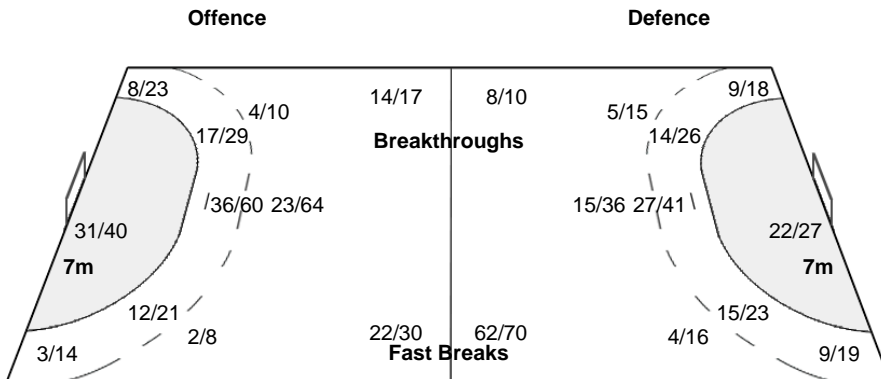

XXII Women's World Championships 2015 Denmark

Cumulative Statistics

ANG - Angola
After 6 matches

Shots Distribution

Players

Goals / Shots

1 ALMEIDA T	2 VENANCIO L	4 SANTOS M	6 MACHADO J	7 CAILO E	8 MONTEIRO L	9 BERNARDO N
	2/2 0/2 0/1 1/1	0/1 1/1	1/2 1/2 2/2 1/1 0/3	0/1 1/3 1/2 0/2 3/3	2/3 2/4 2/2 2/3 1/1 5/6	3/4 1/2 6/6 1/4 2/3 5/7 10/11 2/2 13/15
		1-Missed	3-Missed	1-Blocked 2-Missed	3-Missed 1-Post	2-Missed 2-Post 1-Blocked

11 KIALA L	12 BRANCO C	13 ANDRE M	15 CARLOS A	17 DOMBAXE W	21 CAZANGA M	31 SANTOS J
1/3 0/1 1/1 2/4 2/2	2/2 2/4 6/6	0/1 1/4 3/4 8/9	3/3 0/1 1/4 7/8 5/8 4/6	3/3 1/1 0/1 0/2 1/4 3/4 2/2 4/6	0/1 0/1 0/1 2/2 1/1 3/4	0/1 0/1
2-Missed 2-Post 1-Blocked 1-Missed		3-Missed 1-Post	2-Missed 3-Post 6-Blocked 4-Missed 4-Post 1-Blocked		2-Post 3-Blocked 1-Missed	

77 VIEGAS E	90 GUIALO I
1/1 3/5 0/1 2/3 3/3	1/1 0/1 7/9 1/3 1/3 2/3 6/7
2-Post	2-Missed 2-Post

Team
Goals / Shots

15/20	3/8	18/22
8/21	5/18	19/37
37/45	14/18	53/66

26-Missed 19-Post 13-Blocked

Goalkeepers
Saves / Shots

7/29	1/7	2/34
14/23	8/8	16/27
8/46	5/16	11/75

1 ALMEIDA T

2/8	0/2	1/12
4/5	2/2	7/10
2/8	1/4	2/23

12 BRANCO C

5/21	0/4	1/21
9/17	6/6	9/17
6/35	4/11	8/45

Legend:

% Efficiency	2Min 2 Minute Suspensions	6m 6-metre Shots	7m 7-metre Shots	9m 9-metre Shots
AS Assists	BS Blocked Shots	BT Breakthroughs	FB Fast Breaks	G/S Goals/Shots
MP Matches Played	N/A not applicable	PR Preliminary Round	RC Red Cards	S/S Saves/Shots
ST Steals	TO (TF) Turnovers (Technical Faults)	TP Time Played	Wing Wing Shots	YC Yellow Cards
FTO Fast Throw off