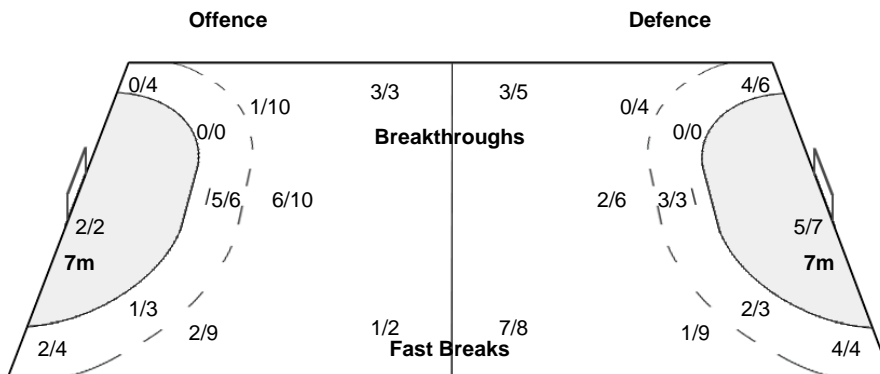

XXII Women's World Championships 2015

Denmark

Gold Medal Match

SUN 20 DEC 2015
17:15

Match Team Statistics

Match No: 88

NED 23 - 31 NOR
(9 - 20) (14 - 11)

Herning

Referees: BONAVENTURA Charlotte / BONAVENTURA Julie (FRA)

NED - Netherlands

Shots Distribution

Players

Goals / Shots

1 VAN DER WAL M	5 KRAMER J	6 VAN DER HEIJDEN L	7 BONT D	8 ABBINGH L	9 VAN OLPHEN S	10 SNELDER D
			0/1	0/1	1/1	1/2
		0/1	1/1		1/1	1/1
				1-Missed 1-Post	3-Post	1-Blocked

11 KNIPPENBORG L	13 BROCH Y	17 GROOT C	18 DULFER K	21 GOOS M	24 SMEETS M	26 MALESTEIN A
	0/1	1/2				0/1
	0/1	1/1	0/1	0/1	0/1	0/1
		1-Missed	1/2		2/2	0/1

33 WESTER T	79 POLMAN E
	3/3
	1/1
	0/1
	1/2
	2/4
	0/1

Team
Goals / Shots

4/5	1/2	2/4
2/6	0/3	2/6
5/8	2/3	5/9

2-Missed 4-Post 1-Blocked

Goalkeepers
Saves / Shots

0/5	1/3	1/4
4/7	0/1	2/4
1/8	1/2	2/9

1 VAN DER WAL M

0/2	0/1	
0/2		1/4

33 WESTER T

0/3	1/2	1/4
4/7	0/1	2/4
1/6	1/2	1/5