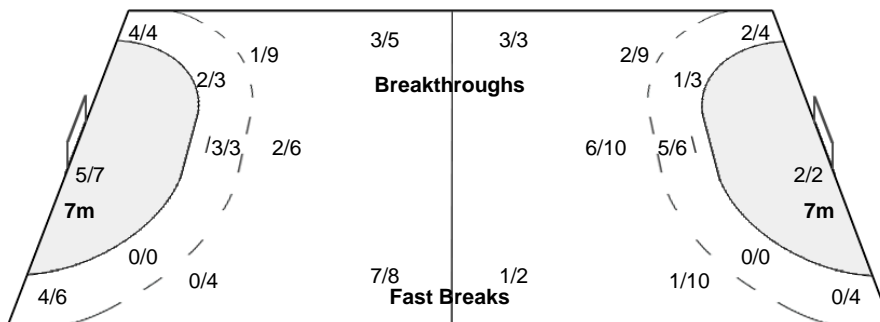

XXII Women's World Championships 2015

Denmark

Gold Medal Match

Match Team Statistics

SUN 20 DEC 2015
17:15

Match No: 88

NED 23 - 31 NOR
(9 - 20) (14 - 11)

Herning

Referees: BONAVENTURA Charlotte / BONAVENTURA Julie (FRA)

NOR - Norway

Shots Distribution

Players

Goals / Shots

1 GRIMSBO K	2 MOLID M	4 KRISTIANSEN V	5 ALSTAD I	6 LOKE H	7 SKOGRAND S	9 MORK N
0/0	0/1	1/1	0/1	1/1 1/1	2/2 0/1	1/1
		0/1	3/3	1/2 1/1	1/1	0/1
	1-Blocked	1-Blocked	1-Missed			3-Post 1-Blocked

10 OFTEDAL S	12 SOLBERG S	15 SULLAND L	17 WIBE P	21 RIEGELHUTH B	22 KURTOVIC A	23 HERREM C
1/1	1/1 1/2	0/2	1/1		1/1	1/1
1/1		1/1	1/1		1/1	0/1
2-Missed	1-Blocked	1-Post			2-Missed	3/3 1/1 2/3

24 SOLBERG S	26 TOMAC M
	1/1

Team Goals / Shots

5/5	2/3	3/4
3/7	1/1	2/4
7/8	1/2	7/9

5-Missed 4-Post 3-Blocked

Offence

Defence

Goalkeepers Saves / Shots

1/5	1/2	2/4
4/6	3/3	4/6
3/8	1/3	4/9

1 GRIMSBO K

1/4	1/2	2/4
4/6	3/3	4/6
3/8	1/3	4/9

12 SOLBERG S

0/1		

Legend:

%	Efficiency	2Min	2 Minute Suspensions	6m	6 metre Shots	7m	7 metre Shots	9m	9 metre Shots
AS	Assists	BS	Blocked Shots	BT	Breakthroughs	DR	Disqualification with Report	FB	Fast Breaks
G/S	Goals/Shots	N/A	Not Applicable	No.	Uniform Number	RC	Red Cards	S/S	Saves/Shots
ST	Steals	TO	Turnover	TP	Time Played	Wing	Wing Shots	YC	Yellow Cards