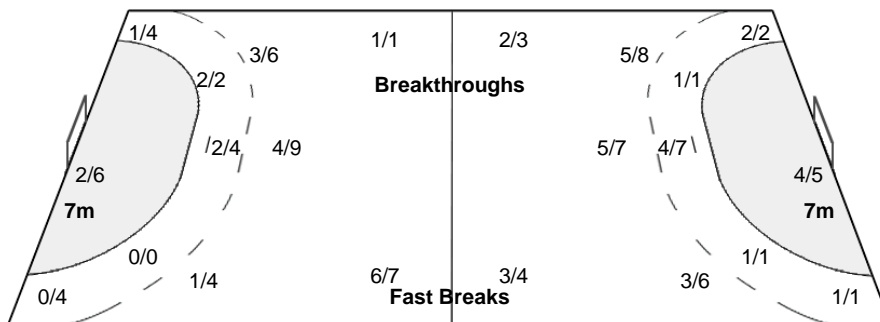

XXII Women's World Championships 2015 Denmark

Placement Match 3-4

Match Team Statistics

SUN 20 DEC 2015
14:45

Match No: 87

POL 22 - 31 ROU
(8 - 15) (14 - 16)

Herning

Referees: ARNTSEN Kjersti / ROEN Guro (NOR)

POL - Poland

Shots Distribution

Players

Goals / Shots

3 KOBYLINSKA M	4 STACHOWSKA M	5 NIEDZWIEDZ I	7 GADZINA J	9 KOCELA A	12 GAWLIK W	14 KUDLACZ-GLOC K
1/1 2/2	0/1	0/1 0/1 1/1	1/1	0/1 0/1		1/2 2/2
1-Missed	2-Blocked	1-Post	2-Blocked	1-Missed		2-Missed

17 PIELESZ K	18 ZYCH A	19 LABUDA A	25 ZALEWSKA K	31 SADEJ H	40 WYSOKINSKA A	41 STASIAK M
0/1		0/1	1/1	1/1		
	1/1		1/1	0/1	1/1	
	1-Missed		1-Post	3-Post		

77 KULWINSKA P	89 ACHRUK K
1/1	1/2 1/1
	2/2 1/1
	1-Post

Team Goals / Shots

1/3	1/3	5/5
0/4	0/1	3/4
4/4	4/4	4/5
5-Missed	6-Post	4-Blocked

Offence

Goalkeepers Saves / Shots

3/7	1/2	1/8
0/3		2/6
1/4	0/3	0/6

12 GAWLIK W

2/4	1/2	1/2
0/2		2/5
0/3	0/3	0/5

40 WYSOKINSKA A

1/3		0/6
0/1		0/1
1/1		0/1