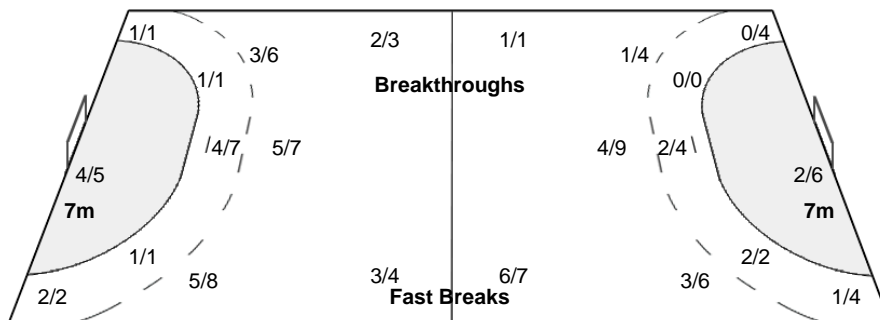

XXII Women's World Championships 2015

Denmark

Placement Match 3-4

Match Team Statistics

SUN 20 DEC 2015
14:45

Match No: 87

POL 22 - 31 ROU
(8 - 15) (14 - 16)

Herning

Referees: ARNTSEN Kjersti / ROEN Guro (NOR)

ROU - Romania

Shots Distribution

Players

Goals / Shots

3 SZUCS G	6 PINTEA C	7 NECHITA A	8 NEAGU C	9 BRADEANU A	11 PERIANU G	12 MUNTEANU I
1/1	2-Post	0/1 1/1 1/1	2/3 3/3 1/1 0/2 1/1 3/3	0/1 0/1	1/1	
			2-Missed	1-Post		
13 MARIN L	15 ARDEAN ELISEI V	22 MANEA O	30 UNGUREANU P	36 TANASIE A	55 GEIGER M	77 BUCESCHI E
0/1 1/1	1/1 1/1	1/1 2/2 1/1		1/1	1/1 1/1	1/2 1/1
88 VIZITIU P	89 CHIPER L					
2/2 1/1						
1-Post						

Team Goals / Shots

4/7	1/2	7/8
3/3		4/6
3/4	3/3	6/6
2-Missed	4-Post	

Offence

Defence

Goalkeepers Saves / Shots

2/3	2/3	0/5
4/4	1/1	1/4
0/4	0/4	1/5

12 MUNTEANU I

1/1		0/1
1/1	1/1	0/2
0/2		0/1

30 UNGUREANU P

1/2	2/3	0/4
3/3		1/2
0/2	0/4	1/4

Legend:

%	Efficiency	2Min	2 Minute Suspensions	6m	6 metre Shots	7m	7 metre Shots	9m	9 metre Shots
AS	Assists	BS	Blocked Shots	BT	Breakthroughs	DR	Disqualification with Report	FB	Fast Breaks
G/S	Goals/Shots	N/A	Not Applicable	No.	Uniform Number	RC	Red Cards	S/S	Saves/Shots
ST	Steals	TO	Turnover	TP	Time Played	Wing	Wing Shots	YC	Yellow Cards