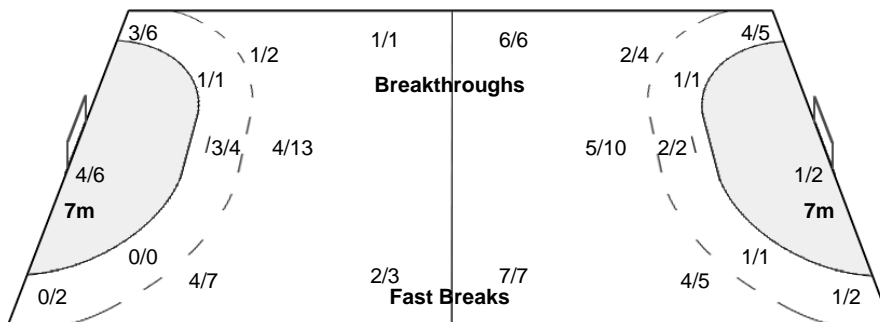

XXII Women's World Championships 2015 Denmark

Placement Match 7-8

Match Team Statistics

SUN 20 DEC 2015
9:45

Match No: 85

FRA 34 - 23 MNE
(20 - 13) (14 - 10)

Herning

Referees: SCHULZE Robert / TÖNNIES Tobias (GER)

MNE - Montenegro

Shots Distribution

Players

Goals / Shots

1 RAJCIC M	3 PAVICEVIC B	4 RADICEVIC J	8 JOVANOVIC M	9 JAUKOVIC D	12 HASANIC A	14 PAVICEVIC I
0/1	1/3	0/1	1/1	0/1	1/1	
	3/3	0/1	2/2	1/1		
	1-Post	1-Missed				
15 KLIKOVAC A	22 BARJAKTAROVIC S	26 LAZOVIC S	32 BULATOVIC K	66 RAMUSOVIC E	77 MEHMEDOVIC M	80 DESPOTOVIC J
			1/1	1/2		0/1
			0/1	1/1	1/2	
			1/1	2/2	1/1	1/1
1-Missed						1-Missed 1-Post
90 RAICEVIC M	96 GRBIC I					
0/1	0/1					
	0/1					
	1/1					
2-Missed 1-Post						

Team Goals / Shots

2/3	1/5	1/3
0/3	0/1	3/5
7/7	2/3	7/7
5-Missed	3-Post	

Offence