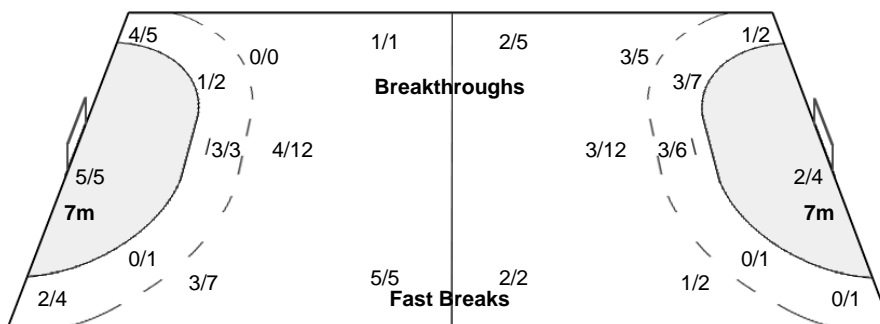

XXII Women's World Championships 2015

Denmark

Placement Round 5-8

Match Team Statistics

FRI 18 DEC 2015
15:30

Match No: 82

MNE 20 - 28 DEN
(11 - 15) (9 - 13)

Herning

Referees: HORVATH Peter / MARTON Balazs (HUN)

DEN - Denmark

Shots Distribution

Players

Goals / Shots

1 TOFT S	2 SKOV R	6 PEDERSEN A	7 FISKER M	8 HANSEN A	11 GRAVHOLT M	15 HOLMSGAARD P
		0/1 0/1	1/1	1/1 0/1 1/1	1/2 1/1	2/2 1/1
				1-Missed	1-Blocked	

16 SAHLHOLDT M	17 BODHOLT S	19 JORGENSEN L	20 POULSEN R	21 KRISTIANSEN K	23 NORGAARD A	25 OSTERGAARD T
	1/1	1/1 0/1		2/2 0/1 0/1	1/1 0/1	1/1 1/1 1/1

27 BURGAARD L	28 JORGENSEN S
0/1 1/1 1/1	2/2 0/1 1/1 3/3 0/1 2/3
1-Missed	1-Missed 1-Post

Team Goals / Shots

4/5	2/3	5/7
1/3		3/5
5/5	3/4	5/8
3-Missed	1-Post	1-Blocked

Offence