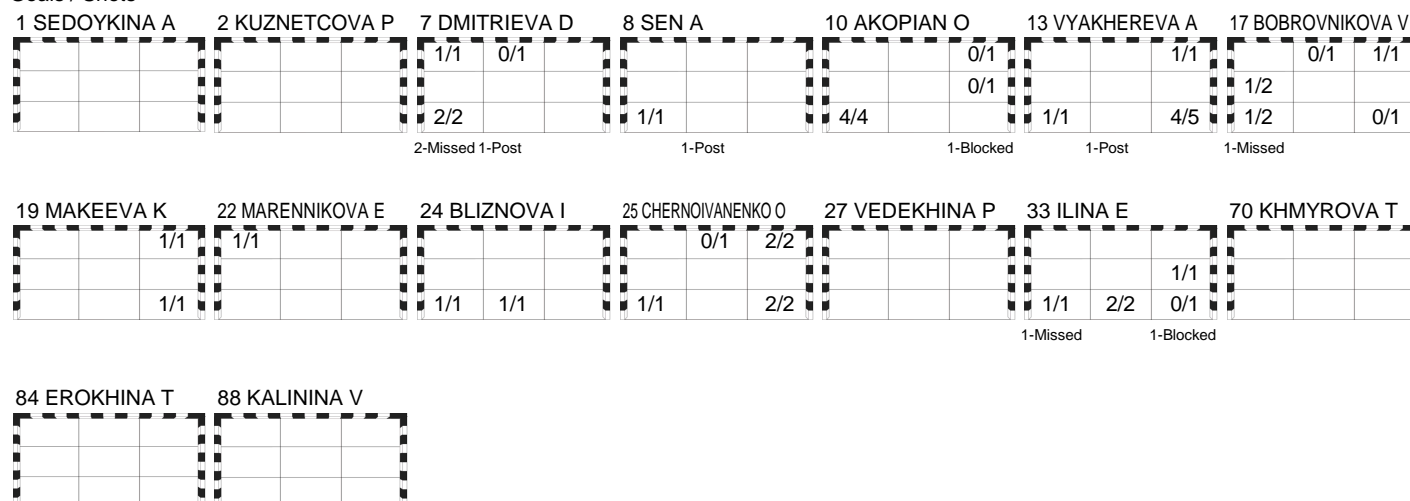

XXII Women's World Championships 2015

Denmark

Placement Round 5-8

Match Team Statistics

FRI 18 DEC 2015
13:00

Match No: 81

FRA 25 - 31 RUS
(8 - 15) (17 - 16)

Herning

Referees: KOO Bon-ok / LEE Seok (KOR)

RUS - Russia

Shots Distribution

Players

Goals / Shots