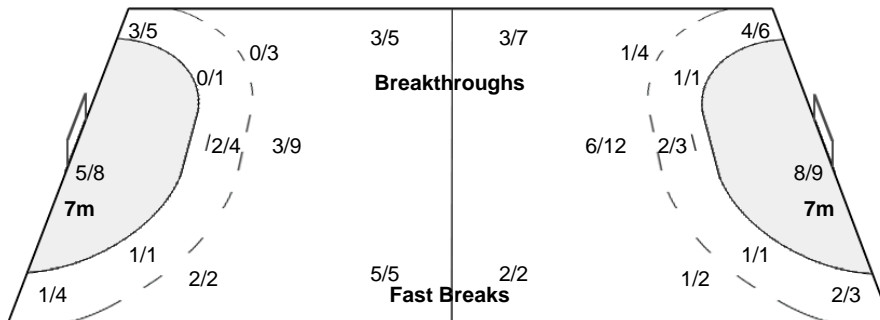

XXII Women's World Championships 2015 Denmark

Placement Round 5-8

Match Team Statistics

FRI 18 DEC 2015
13:00

Match No: 81

FRA 25 - 31 RUS
(8 - 15) (17 - 16)

Herning

Referees: KOO Bon-ok / LEE Seok (KOR)

FRA - France

Shots Distribution

Players

Goals / Shots

1 GLAUSER L	2 LASSOURCE C	4 KAMTO NJITAM N	5 AYGLON C	7 PINEAU A	8 LANDRE L	10 ZAADI G
0/1	1/1	1/1	0/1	0/1	1/1	1/1
1/1	0/1	1-Missed	0/1	0/1	2/2	0/1
1/1	1/1	1-Missed	0/1	2-Missed	1/1	1/1
2-Missed						2-Missed 1-Post
11 PROUVENSIER M	12 LEYNAUD A	17 DEMBELE S	18 BULLEUX C	21 LEVEQUE A	24 EDWIGE B	27 NZE MINKO E
1/1		1/1	0/1	1/1		
1/1		3/3	0/1		1/1	1/1
2-Missed		0/1	0/1			1-Missed
29 NIOMBLA G	64 LACRABERE A					
0/1	2/2	0/1	1/1			
1/1	0/1					
1/1	1/1	1/2				
		1-Blocked				

Team Goals / Shots

5/6	1/2	3/3
2/4	0/1	1/4
8/9	2/4	3/4
8-Missed	1-Post	1-Blocked

Offence

Defence

Goalkeepers Saves / Shots

0/2	3/3	1/6
1/2		1/2
1/13	0/3	3/10

1 GLAUSER L

0/1	1/1	1/6
		1/2
0/6	0/2	3/7

12 LEYNAUD A

0/1	2/2	
1/2		
1/7	0/1	0/3