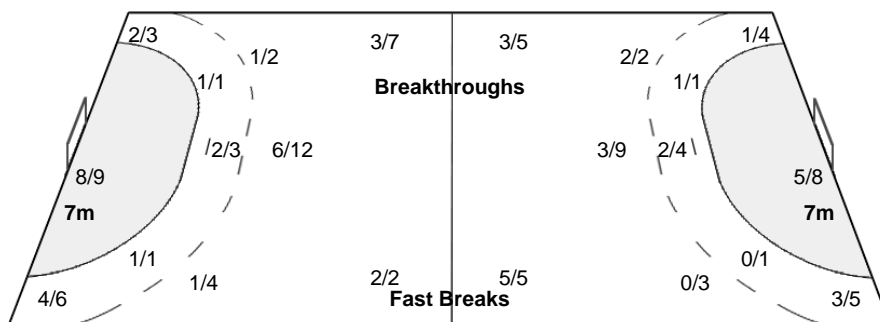

Team Goals / Shots

Offence