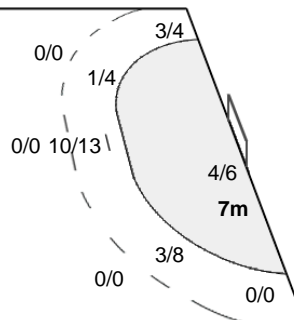

Defence

Goalkeepers Saves / Shots

Legend:	% Efficiency	2Min 2 Minute Suspensions	6m 6 metre Shots	7m 7 metre Shots	9m 9 metre Shots
AS Assists	BS Blocked Shots	BT Breakthroughs	DR Disqualification with Report	FB Fast Breaks	S/S Saves/Shots
G/S Goals/Shots	N/A Not Applicable	No. Uniform Number	RC Red Cards	S/S Saves/Shots	YC Yellow Cards
ST Steals	TO Turnover	TP Time Played	Wing Wing Shots