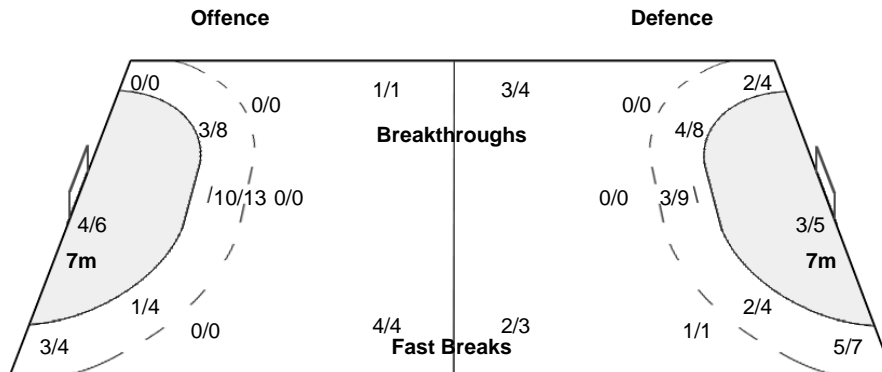

XXII Women's World Championships 2015

Denmark

Quarter Final

WED 16 DEC 2015
20:30

Match Team Statistics

Match No: 80

NOR 26 - 25 MNE

(13 - 11) (13 - 14)

Kolding

Referees: LAH Bojan / SOK David (SLO)

NOR - Norway

Shots Distribution

Players

Goals / Shots

1 GRIMSBO K	2 MOLID M	4 KRISTIANSEN V	5 ALSTAD I	6 LOKE H	7 SKOGRAND S	9 MORK N
1/1	1/2	1/1 1/1	1/1 1/2	0/1	1/1	1/1 1/1 2/2
		1-Missed		1-Missed		2-Missed 1-Post

10 OFTEDAL S	12 SOLBERG S	15 SULLAND L	17 WIBE P	21 RIEGELHUTH B	22 KURTOVIC A	23 HERREM C
1/1	1/2 1/1	0/1 2/2			1/1	1/1 2/2
		1-Missed				

24 SOLBERG S	26 TOMAC M
0/1	

Team
Goals / Shots

3/3	0/1	3/4
2/2	0/1	6/7
7/8	0/1	5/7

5-Missed 1-Post

Goalkeepers
Saves / Shots

0/2	2/4	1/4
3/4	1/1	0/2
2/8	0/2	2/9

1 GRIMSBO K

0/2	1/3
2/2	1/1
0/2	0/2

12 SOLBERG S

2/4	0/1
1/2	0/2
2/6	2/7