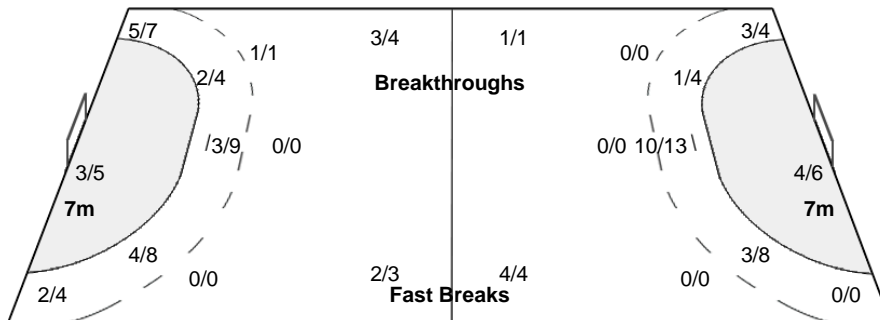

Team Goals / Shots

Offence