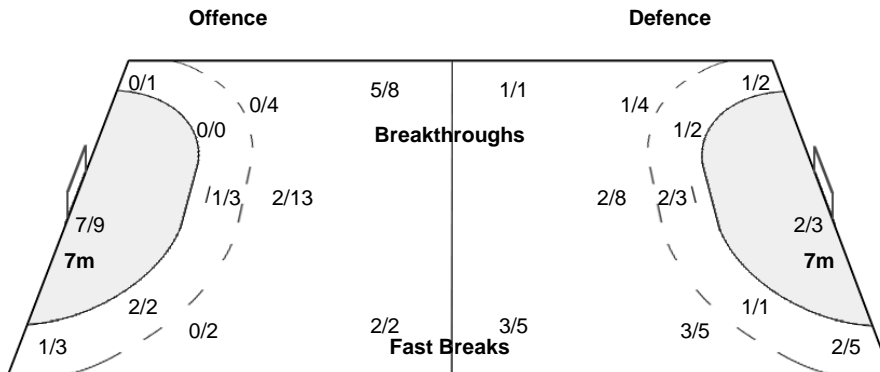

XXII Women's World Championships 2015

Denmark

Quarter Final

WED 16 DEC 2015
18:00

Match Team Statistics

Match No: 77

POL 21 - 20 RUS
(11 - 9) (10 - 11)

Herning

Referees: ARNTSEN Kjersti / ROEN Guro (NOR)

RUS - Russia

Shots Distribution

Players

Goals / Shots

1 SEDOYKINA A	2 KUZNETCOVA P	7 DMITRIEVA D	8 SEN A	10 AKOPIAN O	13 VYAKHEREVA A	17 BOBROVNIKOVA V
0/1 1/1	2/2 1/1	1/1 1-Missed	1-Blocked	1/2 2/2	0/1 1/1	2/3 0/1 2/3
	1-Post				2-Post	2-Missed
19 MAKEEVA K	22 MARENNIKOVA E	24 BLIZNOVA I	25 CHERNOIVANENKO O	27 VEDEKHINA P	33 ILINA E	70 KHMYROVA T
1/1 0/1	0/1 1/1	0/1 1/1	0/1		1/1 0/1	1/1 1/4
		1-Missed			1-Missed	1-Blocked 1-Missed
84 EROKHINA T	88 KALININA V					

Team
Goals / Shots

1/2	1/2	5/6
2/6	0/2	1/4
4/4	2/2	4/8

6-Missed 3-Post 2-Blocked

Goalkeepers
Saves / Shots

1/3	0/4
2/4	2/6
1/6	1/3

1 SEDOYKINA A

	0/2
1/1	1/2
0/4	1/1

84 EROKHINA T

1/3	0/1
1/3	1/4
1/2	0/2

88 KALININA V

	0/1

Legend:

%	Efficiency	2Min	2 Minute Suspensions	6m	6 metre Shots	7m	7 metre Shots	9m	9 metre Shots
AS	Assists	BS	Blocked Shots	BT	Breakthroughs	DR	Disqualification with Report	FB	Fast Breaks
G/S	Goals/Shots	N/A	Not Applicable	No.	Uniform Number	RC	Red Cards	S/S	Saves/Shots
ST	Steals	TO	Turnover	TP	Time Played	Wing	Wing Shots	YC	Yellow Cards