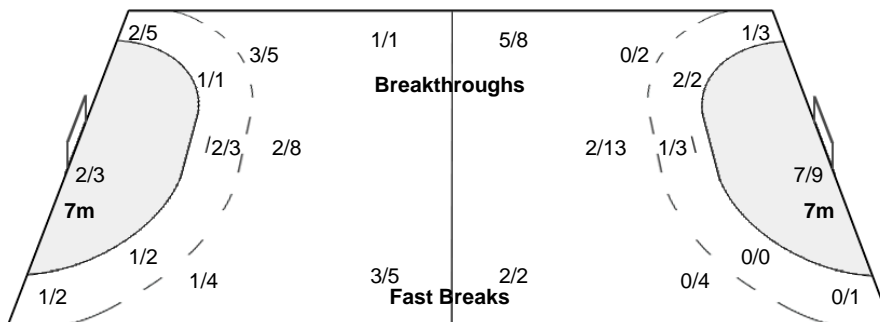

XXII Women's World Championships 2015

Denmark

Quarter Final

WED 16 DEC 2015
18:00

Match Team Statistics

Match No: 77

POL 21 - 20 RUS
(11 - 9) (10 - 11)

Herning

Referees: ARNTSEN Kjersti / ROEN Guro (NOR)

POL - Poland

Shots Distribution

Players

Goals / Shots

3 KOBYLINSKA M	4 STACHOWSKA M	5 NIEDZWIEDZ I	7 GADZINA J	9 KOCELA A	12 GAWLIK W	14 KUDLACZ-GLOC K
1/1	3/3					1/1
	1/2					2/2
1/1		1/1	0/1	1/1	1/1	1/1
		0/1				1/1
	1-Blocked	1-Missed 1-Post		2-Missed		1-Missed 1-Post
17 PIELESZ K	18 ZYCH A	19 LABUDA A	25 ZALEWSKA K	31 SADEJ H	40 WYSOKINSKA A	41 STASIAK M
			1/2			
			0/1			
		0/1		1/1		1/1
						1-Missed
77 KULWINSKA P	89 ACHRUK K					
0/1						
1/2	1/1	1/1	1/1			
		3-Post	1-Blocked			

Team Goals / Shots

2/3	4/4
2/4	4/6
5/6	2/3
2/3	2/3
5-Missed	5-Post
	2-Blocked

Offence