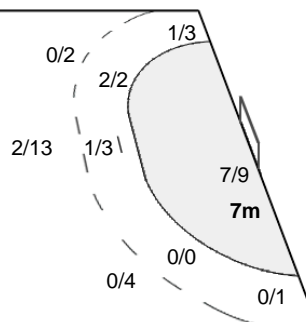

Defence

Goalkeepers Saves / Shots

1/2	1/2	1/6
4/6	2/2	3/4
0/4	0/2	4/8

12 GAWLIK W

1/2	0/1
1/1	1/1
0/1	2/3

40 WYSOKINSKA A

1/2	1/5
3/5	2/2
0/3	2/5