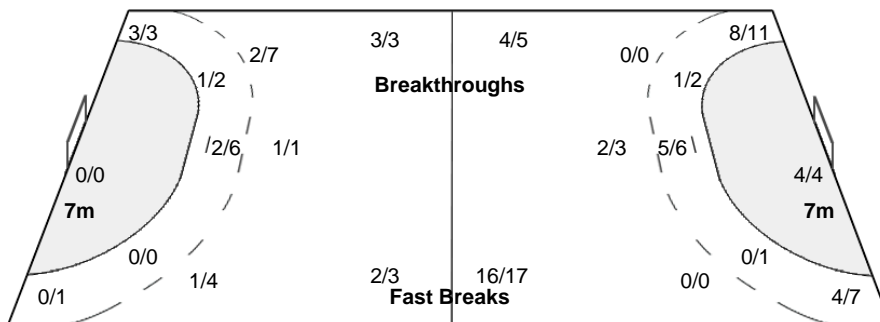

XXII Women's World Championships 2015 Denmark

President's Cup Place 19-20

Match Team Statistics

MON 14 DEC 2015
13:00

Match No: 76

JPN 44 - 15 PUR
(21 - 7) (23 - 8)

Kolding

Referees: ANTIC Vanja / JAKOVLJEVIC Jelena (SRB)

PUR - Puerto Rico

Shots Distribution

Players

Goals / Shots

1 ESCOBAR K	2 CABRERA A	5 CEBALLOS N	6 HIRALDO S	7 ESPINAL J	8 VERGARA J	9 CABELLO N
	1/1	1/1	0/1		1/1	0/1
		2/2	0/1			1/1
		1-Missed	1-Blocked			
11 MARTINEZ F	14 POPE N	15 MALDONADO J	16 SOTO Z	18 GARCIA C	19 GARCIA D	22 FUENTES Z
	0/1	0/1	1/1		1/1	0/1
			0/1		1/1	
	1-Missed	1-Missed		1/1	1/2	1/1
				1-Missed		
23 MOREL P						

Team Goals / Shots

2/3		1/2
0/3	1/2	1/2
4/5	2/3	4/5
4-Missed		1-Blocked

Offence