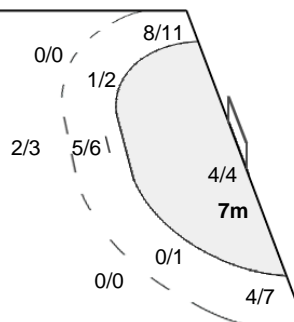

Defence

Goalkeepers Saves / Shots

1/8	2/6	1/9
1/3		2/3
0/12	1/6	1/6

1 ESCOBAR K

16 SOTO Z		
1/8	2/6	1/9
1/3		2/3
0/12	1/6	1/6

Legend:

%	Efficiency	2Min	2 Minute Suspensions	6m	6 metre Shots	7m	7 metre Shots	9m	9 metre Shots
AS	Assists	BS	Blocked Shots	BT	Breakthroughs	DR	Disqualification with Report	FB	Fast Breaks
G/S	Goals/Shots	N/A	Not Applicable	No.	Uniform Number	RC	Red Cards	S/S	Saves/Shots
ST	Steals	TO	Turnover	TP	Time Played	Wing	Wing Shots	YC	Yellow Cards