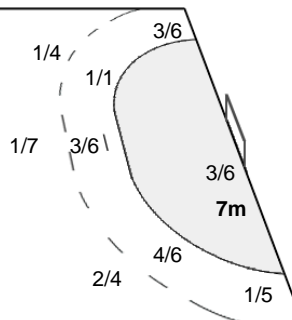

1-Post

2-Missed 1-Post 2-Blocked

Team
Goals / Shots

4/4	1/2	3/4
4/6	2/4	1/3
14/15	1/2	5/6

2-Missed 2-Post 2-Blocked

Offence

Defence

Goalkeepers
Saves / Shots

2/5	0/2	0/2
4/8	3/3	7/8
0/8	0/4	1/4

1 XU M

1/2	0/1	0/2
3/6	2/2	3/3
0/4	0/3	1/2

22 YANG Y

1/3	0/1
1/2	1/1
0/4	0/2

26 SONG J

	0/1	

XXII Women's World Championships 2015