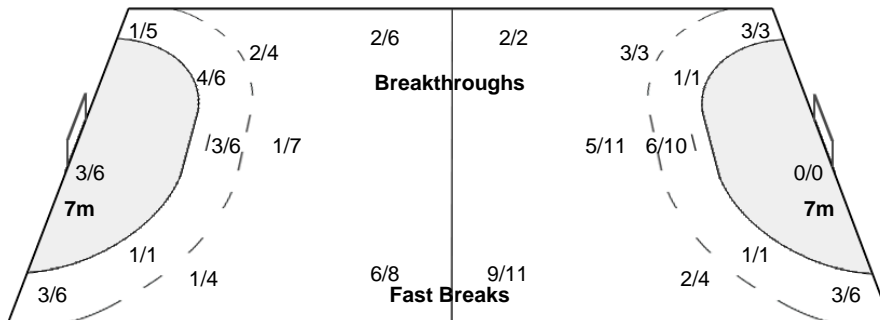

XXII Women's World Championships 2015

Denmark

President's Cup Place 17-18

Match Team Statistics

MON 14 DEC 2015
15:30

Match No: 75

CHN 35 - 27 ARG
(20 - 9) (15 - 18)

Kolding

Referees: ALPAIDZE Viktoria / BEREZKINA Tatiana (RUS)

ARG - Argentina

Shots Distribution

Players

Goals / Shots

1 CARRATU M	4 HARO L	5 PIZZO M	6 SALVADO L	7 CAMPIGLI R	8 BELOTTI A	9 MENDOZA L
0/1	1/3 1/1 1/1	2/2 1/1	0/1 1/1	0/1 1/1	0/1 1/1 2/2	1/1 0/1 0/1
	2-Missed	1-Blocked	1-Post	1-Missed	1-Post 1-Blocked	1-Blocked
10 CRIVELLI V	11 GAMBINO A	12 KOGAN V	14 BIANCHI V	15 MENA A	16 SCHLESINGER S	18 SANS M
0/1 0/1			0/1	1/1		1/1 1/2 1/1 0/1
1-Blocked						1-Missed
19 PONCE DE LEON F	22 KARSTEN E					
	2/2 0/1 2/2 3/3	2/2 0/2				
	1-Missed 1-Post	3-Blocked				

Team Goals / Shots

3/5	2/2	2/2
4/8	0/3	1/8
8/8	4/4	3/4
5-Missed	3-Post	7-Blocked

Offence