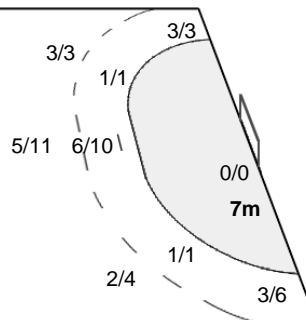

Defence

Goalkeepers Saves / Shots

0/4	1/2	1/4
2/6	2/4	2/3
1/15	1/2	1/6

1 CARRATU M

	1/2
0/1	
0/5	0/2

12 KOGAN V

0/2	1/2
0/1	0/2

16 SCHLESINGER S

0/2	0/2
2/5	2/3
1/9	1/2

Legend:	% Efficiency	2Min 2 Minute Suspensions	6m 6 metre Shots	7m 7 metre Shots	9m 9 metre Shots
AS Assists	BS Blocked Shots	BT Breakthroughs	DR Disqualification with Report	FB Fast Breaks	S/S Saves/Shots
G/S Goals/Shots	N/A Not Applicable	No. Uniform Number	RC Red Cards	YC Yellow Cards	
ST Steals	TO Turnover	TP Time Played	Wing Wing Shots