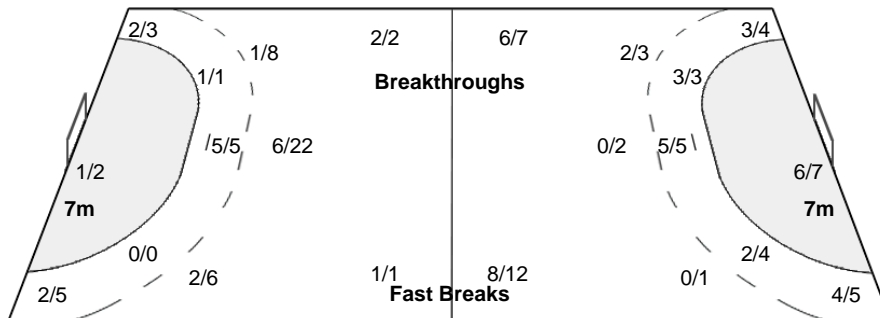

XXII Women's World Championships 2015 Denmark

President's Cup Place 21-22

Match Team Statistics

MON 14 DEC 2015
13:00

Match No: 73

TUN 39 - 23 KAZ
(16 - 12) (23 - 11)

Herning

Referees: ARNTSEN Kjersti / ROEN Guro (NOR)

KAZ - Kazakhstan

Shots Distribution

Players

Goals / Shots

1 TSUPENKOVA Y	3 TANKINA O	5 PIKALOVA M	6 KARAVAYEVA V	7 AKHMET E	8 UKBENOVA Y	9 KHANDINA V
1/3	0/2		0/1			
0/2	0/1		1/1			0/1
2/3	1/1	1/2	1/1	1/1	1/1	1/2
	2-Post	1-Missed	1-Missed			3-Missed 1-Post 2-Blocked

10 RODINA A	11 KOLOTINSKAYA V	14 ABDIKHAMIT A	15 ALEXANDROVA I	16 DANILOVA I	19 KAPRALOVA K	96 ABILDA D
	1/1	1/1	1/1			
3/3	1/1	0/1			0/1	0/1
1/1			1/1	1/1	0/1	1/1
1-Blocked	2-Blocked				1-Missed 1-Post	

Team Goals / Shots

2/4	1/4	1/1
1/4	0/2	1/3
9/12	6/6	2/4
6-Missed	4-Post	5-Blocked

Offence

Defence

Goalkeepers Saves / Shots

1/2	0/5	1/8
		4/6
1/11	0/5	3/12

1 TSUPENKOVA Y

1/2	0/4	1/5
		4/5
0/8	0/3	2/9

16 DANILOVA I

	0/1	0/3
		0/1
1/3	0/2	1/3

Legend:

%	Efficiency	2Min	2 Minute Suspensions	6m	6 metre Shots	7m	7 metre Shots	9m	9 metre Shots
AS	Assists	BS	Blocked Shots	BT	Breakthroughs	DR	Disqualification with Report	FB	Fast Breaks
G/S	Goals/Shots	N/A	Not Applicable	No.	Uniform Number	RC	Red Cards	S/S	Saves/Shots
ST	Steals	TO	Turnover	TP	Time Played	Wing	Wing Shots	YC	Yellow Cards