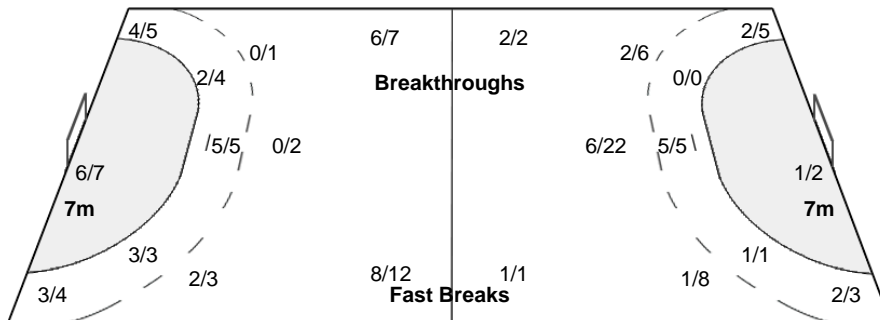

XXII Women's World Championships 2015 Denmark

President's Cup Place 21-22

Match Team Statistics

MON 14 DEC 2015
13:00

Match No: 73

TUN 39 - 23 KAZ
(16 - 12) (23 - 11)

Herning

Referees: ARNTSEN Kjersti / ROEN Guro (NOR)

TUN - Tunisia

Shots Distribution

Players

Goals / Shots

1 HAMZA N	4 GHERISSI E	9 REJEB S	10 TOUMI R	11 AMICHE B	12 ABDALLAH E	13 SFAR BEN CHKER F
	1/1		0/1	2/2 2/2		1/1 2/2
14 JLEZI M	15 REZGUI R	17 JOUINI C	20 CHEBBAH M	24 KHOUIDI I	25 DARDOUR O	30 HAMROUNI A
1/1	1/1	1/1 0/2 3/4	1/1	1/1 1/1		1/2 1/1 3/4 1/2
3/3 1/1 1/1		0/1	3/3 1/1 2/3	1-Missed	1-Blocked	2/2 1/1
44 KOUKI M	85 BEN SLAMA N					

Team Goals / Shots

1/2	5/5	7/8
		2/6
10/11	5/5	9/12

1-Missed 3-Blocked

Offence