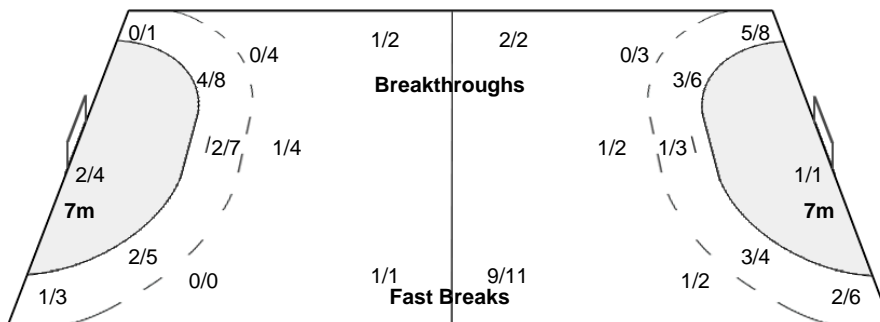

XXII Women's World Championships 2015

Denmark

President's Cup Place 17-20

Match Team Statistics

SUN 13 DEC 2015
18:00

Match No: 68

ARG 28 - 14 PUR
(13 - 6) (15 - 8)

Kolding

Referees: COULIBALY Yalatima Nanga / DIABATE Mamoudou (CIV)

PUR - Puerto Rico

Shots Distribution

Players

Goals / Shots

1 ESCOBAR K	2 CABRERA A	5 CEBALLOS N	6 HIRALDO S	7 ESPINAL J	8 VERGARA J	9 CABELLO N
		0/1 1/1	2/2 1/1	0/1 0/2		
	1-Post	1/2 1/1	2-Missed 1-Post		1-Missed 1-Blocked	

11 MARTINEZ F	14 POPE N	15 MALDONADO J	16 SOTO Z	18 GARCIA C	19 GARCIA D	22 FUENTES Z
1/1 0/1	1/1	0/2 1/1		1/1 1/1		0/1 1/1
2-Missed	1-Blocked	1-Missed 2-Post				

23 MOREL P

Team Goals / Shots

	2/3	1/2
2/3	1/5	0/1
3/3	2/2	3/8
6-Missed	4-Post	2-Blocked

Offence

Defence

Goalkeepers Saves / Shots

	1/1	0/4
1/6	1/2	3/10
1/5		1/8

1 ESCOBAR K

16 SOTO Z
1/1 0/4
1/6 1/2 3/10
1/5 1/8

Legend:

%	Efficiency	2Min	2 Minute Suspensions	6m	6 metre Shots	7m	7 metre Shots	9m	9 metre Shots
AS	Assists	BS	Blocked Shots	BT	Breakthroughs	DR	Disqualification with Report	FB	Fast Breaks
G/S	Goals/Shots	N/A	Not Applicable	No.	Uniform Number	RC	Red Cards	S/S	Saves/Shots
ST	Steals	TO	Turnover	TP	Time Played	Wing	Wing Shots	YC	Yellow Cards