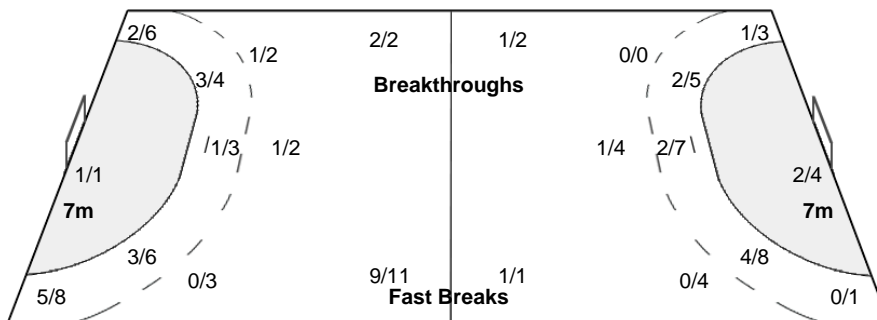

XXII Women's World Championships 2015 Denmark

President's Cup Place 17-20

Match Team Statistics

SUN 13 DEC 2015
18:00

Match No: 68

ARG 28 - 14 PUR
(13 - 6) (15 - 8)

Kolding

Referees: COULIBALY Yalatima Nanga / DIABATE Mamoudou (CIV)

ARG - Argentina

Shots Distribution

Players

Goals / Shots

1 CARRATU M	4 HARO L	5 PIZZO M	6 SALVADO L	7 CAMPIGLI R	8 BELOTTI A	9 MENDOZA L
0/0	2/2 1/1	0/1 2/2	0/1 1/2	3/3 1/2	1/1 1/1	1/1 1/1 1/2
	1-Missed	1-Post		1-Missed	2-Missed 1-Post	1-Blocked 1-Missed

10 CRIVELLI V	11 GAMBINO A	12 KOGAN V	14 BIANCHI V	15 MENA A	16 SCHLESINGER S	18 SANS M
1/1	0/0 1/2	0/0	0/0 1/1	1/1 1/2	0/0	1/1 2/2
	1-Post					

19 PONCE DE LEON F	22 KARSTEN E
0/0	0/1 1/1
1-Missed	2-Post

Team Goals / Shots

0/1	4/4
5/6	7/10
4/5	7/8
6-Missed	5-Post 1-Blocked

Offence

Defence

Goalkeepers Saves / Shots

1/3	1/2
4/5	1/1
0/3	5/8

1 CARRATU M

0/1	1/1
0/1	1/2

12 KOGAN V

1/3	1/2
1/2	1/1
0/2	4/6

16 SCHLESINGER S

0/0	0/0