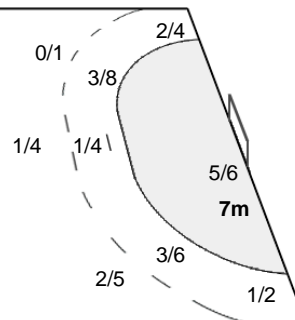

Defence

Goalkeepers Saves / Shots

1 XU M

22 YANG Y

26 SONG J

Legend:	% Efficiency	2Min 2 Minute Suspensions	6m 6 metre Shots	7m 7 metre Shots	9m 9 metre Shots
AS Assists	BS Blocked Shots	BT Breakthroughs	DR Disqualification with Report	FB Fast Breaks	S/S Saves/Shots
G/S Goals/Shots	N/A Not Applicable	No. Uniform Number	RC Red Cards	S/S Saves/Shots	YC Yellow Cards
ST Steals	TO Turnover	TP Time Played	Wing Wing Shots