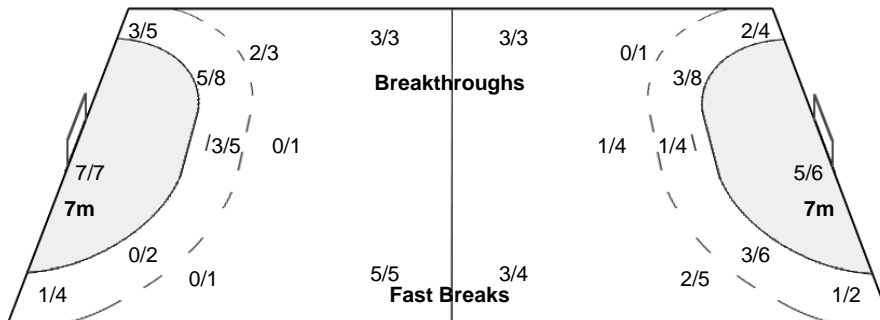

Team Goals / Shots

Offence