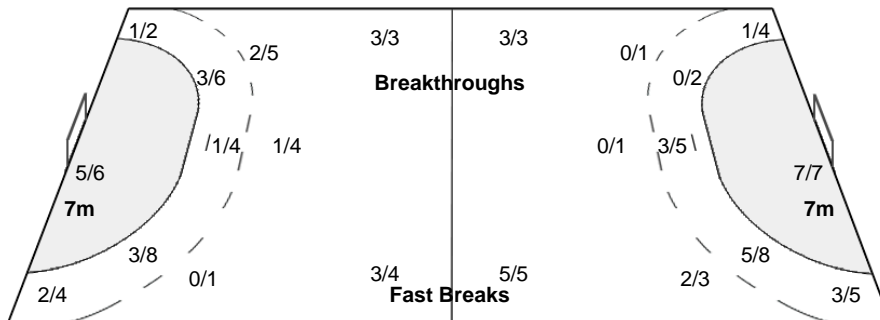

XXII Women's World Championships 2015 Denmark

President's Cup Place 17-20

Match Team Statistics

SUN 13 DEC 2015
15:30

Match No: 67

JPN 24 - 29 CHN
(11 - 16) (13 - 13)

Kolding

Referees: BIRCH Anders / ENGKEBOLLE STENRAND Dennis (DEN)

JPN - Japan

Shots Distribution

Players

Goals / Shots

Player	Goals	Shots	Notes
1 HIDA K	0	0	
3 HONDA M	1	1	
5 TANAKA M	0	1	
6 ISHINO M	0	0	
9 YOKOSHIMA K	0	0	
10 FUJII S	1	1	
	3	5	2-Missed 4-Post
	1	2	
	3	3	
	2	2	
	2	3	
15 SUNAMI Y	0	1	1-Missed
18 TANABE Y	1	1	
19 IKEHARA A	0	0	
20 ISHITATE M	0	1	1-Post
22 FUJIMA K	0	0	
24 HARA N	0	1	3-Missed
	1	1	
26 KAWAMURA A	2	2	
28 NAGATA S	0	0	
29 MATSUMURA A	1	1	
	1	1	
	1	1	2-Post
	1	1	
30 KAMETANI S	0	0	

Team Goals / Shots

2	2	6	6
4	8	1	4
5	5	2	2
3	4	3	4

6-Missed 7-Post

Offence