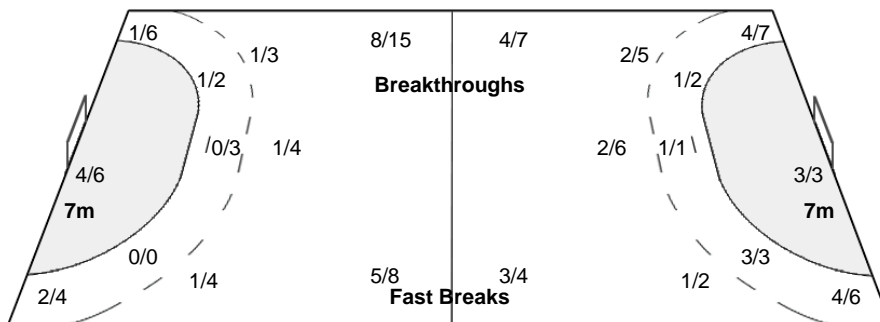

23 RIZO E

2/2		
		1/2
1/2	0/1	5/5

1-Post

Team Goals / Shots

3/6	0/4	0/1
1/5	1/2	3/7
5/7	4/7	7/7

4-Missed 5-Post

Offence

Defence