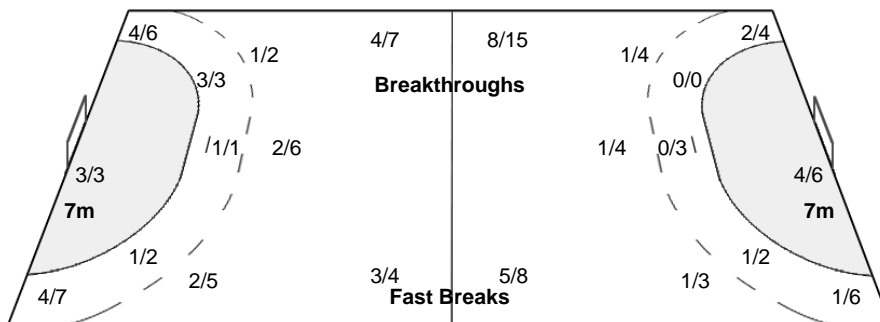

XXII Women's World Championships 2015 Denmark

President's Cup Place 21-24

Match Team Statistics

SUN 13 DEC 2015
15:30

Match No: 65

TUN 28 - 24 CUB
(15 - 12) (13 - 12)

Herning

Referees: ANTIC Vanja / JAKOVljeVIC Jelena (SRB)

TUN - Tunisia

Shots Distribution

Players

Goals / Shots

1 HAMZA N	4 GHERISSI E	9 REJEB S	10 TOUMI R	11 AMICHE B	12 ABDALLAH E	13 SFAR BEN CHKER F
				0/1 1/1	2/2	
14 JLEZI M	15 REZGUI R	17 JOUINI C	20 CHEBBAH M	24 KHOUILDI I	25 DARDOUR O	30 HAMROUNI A
0/1 1/1		2/2 1/1	1/1 1/2	1/1 2/2	1/1 1/1	1/3 0/1 1/1
		2-Missed 1-Post	1-Blocked	2-Missed 1-Post		2-Post
44 KOUKI M	85 BEN SLAMA N					
1/1 0/1 1/1	1/1					
1-Missed						

Team Goals / Shots

2/4	0/1	5/5
4/6	0/1	2/2
4/4	6/7	5/6
5-Missed	4-Post	1-Blocked

Offence

Defence

Goalkeepers Saves / Shots

3/6	4/4	1/1
4/5	1/2	4/7
2/7	3/7	0/7

1 HAMZA N		
		0/2

12 ABDALLAH E		
3/6	4/4	1/1
4/5	1/2	4/7
2/7	3/7	0/5

85 BEN SLAMA N