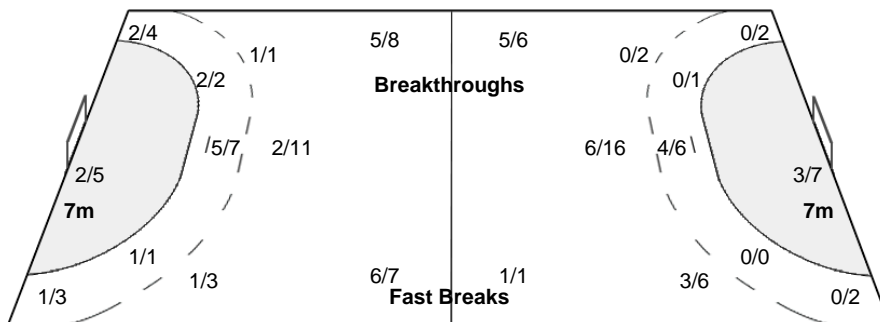

XXII Women's World Championships 2015

Denmark

Eighth final

SUN 13 DEC 2015
20:30

Match Team Statistics

Match No: 64

GER 22 - 28 NOR
(10 - 15) (12 - 13)

Frederikshavn

Referees: HORVATH Peter / MARTON Balazs (HUN)

NOR - Norway

Shots Distribution

Players

Goals / Shots

1 GRIMSBO K	2 MOLID M	4 KRISTIANSEN V	6 LOKE H	7 SKOGRAND S	8 INGSTAD V	9 MORK N
		0/1 1/4	1/1 3/3 3/4	1/2 1/1		1/1 1/1 1/2 1/1
		1-Post		1-Missed		1-Missed 1-Blocked
10 OFTEDAL S	12 SOLBERG S	15 SULLAND L	17 WIBE P	21 RIEGELHUTH B	22 KURTOVIC A	23 HERREM C
2/2 2/2	0/1 1/1	1/1			0/1 0/1 0/1	1/1 2/2 0/1
1-Missed				3-Missed		1-Post
24 SOLBERG S	26 TOMAC M					
	1/1 1/1					
	1-Post					

Team Goals / Shots

3/4	4/6
4/5	3/7
5/8	4/6 5/6
6-Missed	3-Post 1-Blocked

Offence

Defence

Goalkeepers Saves / Shots

3/4	3/5	1/2
1/2		3/4
2/10	1/4	1/6

1 GRIMSBO K

3/4	3/4	1/2
1/2		3/4
1/8	1/4	1/6

12 SOLBERG S

	0/1	
1/2		

Legend:	% Efficiency	2Min 2 Minute Suspensions	6m 6 metre Shots	7m 7 metre Shots	9m 9 metre Shots
AS Assists	BS Blocked Shots	BT Breakthroughs	DR Disqualification with Report	FB Fast Breaks	S/S Saves/Shots
G/S Goals/Shots	N/A Not Applicable	No. Uniform Number	RC Red Cards	YC Yellow Cards	
ST Steals	TO Turnover	TP Time Played	Wing Wing Shots