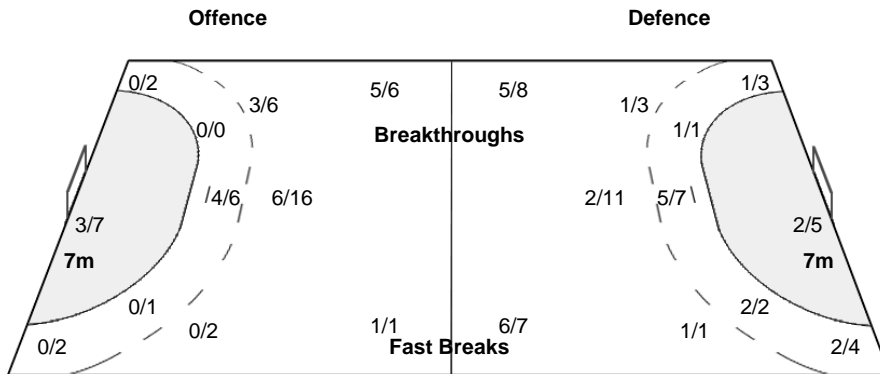

## Shots Distribution

### Team

Goals / Shots

1/4	2/5	1/2
1/2		1/4
8/10	3/4	5/6

6-Missed 1-Post 4-Blocked