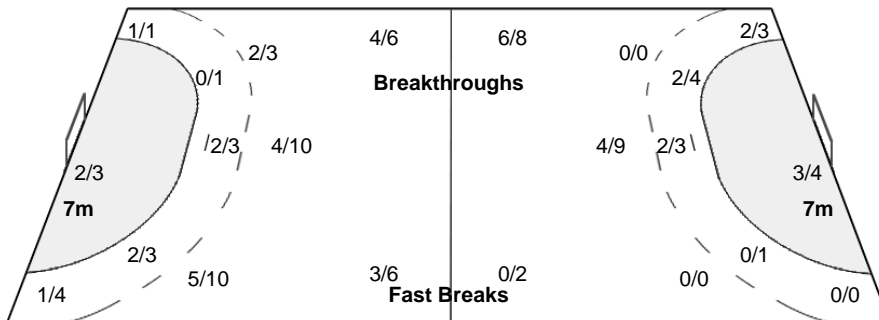

Herning

Referees: ARNTSEN Kjersti / ROEN Guro (NOR)

DEN - Denmark

Shots Distribution

Players

Goals / Shots

Team Goals / Shots

Offence