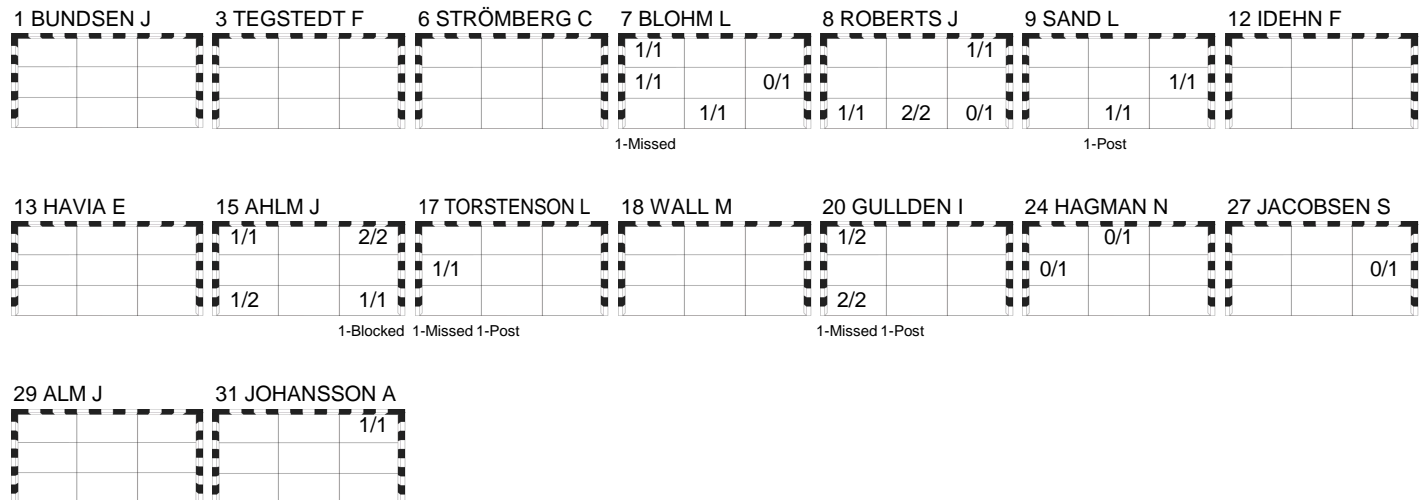

(15 - 7) (11 - 12)

Herning

Referees: ARNTSEN Kjersti / ROEN Guro (NOR)

SWE - Sweden

Shots Distribution

Players

Goals / Shots

Team Goals / Shots