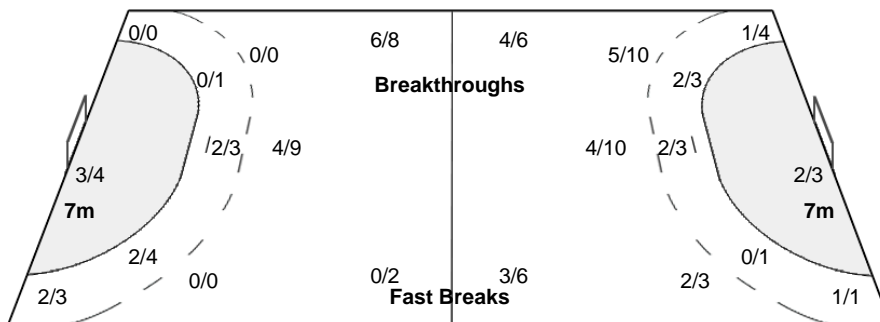

Team Goals / Shots

Offence