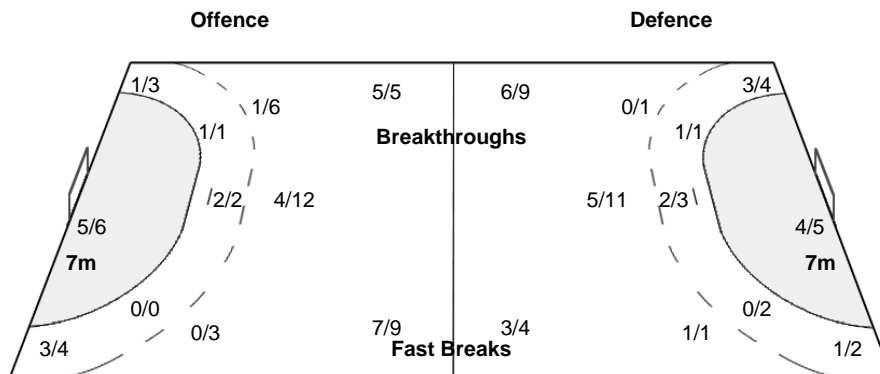

1-Missed

**Team**  
Goals / Shots

2/3	1/1	3/5
5/6	0/1	2/4
7/8	3/4	6/7

4-Missed

**Goalkeepers**  
Saves / Shots

1/5	1/2	0/1
4/5	1/1	1/4
0/9	0/3	0/4

1 GRIMSBO K

1/3		0/1
4/5	1/1	0/2
0/4	0/1	0/1