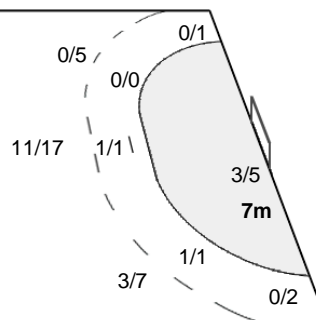

Team Goals / Shots

4/4	3/3	2/2
2/4	0/1	2/3
2/2	3/4	9/10

4-Missed 2-Post 5-Blocked

Offence

Defence

Goalkeepers Saves / Shots

0/4	0/1	2/7
5/7		2/3
0/9	1/4	1/6

12 MUNTEANU I