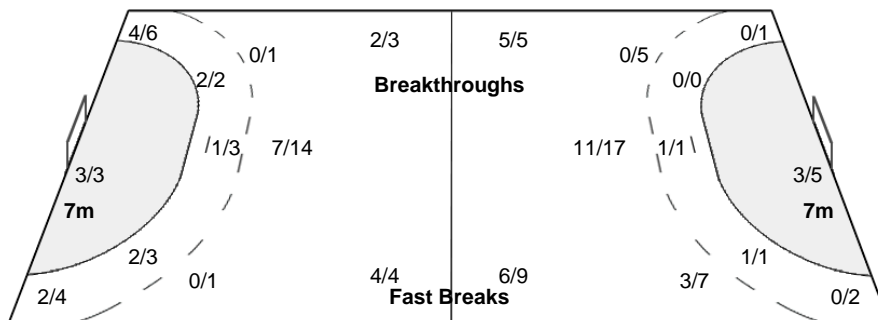

XXII Women's World Championships 2015 Denmark

Preliminary Round - Group D

Match Team Statistics

FRI 11 DEC 2015
18:15

Match No: 59

ROU 27 - 30 RUS
(16 - 17) (11 - 13)

Frederikshavn

Referees: HORVATH Peter / MARTON Balazs (HUN)

ROU - Romania

Shots Distribution

Players

Goals / Shots

Player	Goals	Shots	Notes
3 SZUCS I	1	1	
6 PINTEA C	0	1	1-Post
7 NECHITA A	1	1	
8 NEAGU C	2	2	1-Blocked
9 BRADEANU A	1	1	
11 PERIANU G	2	2	0/1
12 MUNTEANU I	1	1	
13 MARIN L	1	1	
15 ARDEAN ELISEI V	0	1	1-Blocked
22 MANEA O	1	1	
30 UNGUREANU P	0	1	1-Blocked
36 TANASIE A	1	1	
55 GEIGER M	1	1	1-Missed
77 BUCESCHI E	0	1	1-Blocked
88 VIZITIU P	0	1	1-Blocked
89 CHIPER L	0	1	1-Blocked

Team Goals / Shots

4/4	3/3	2/2
2/4	0/1	2/3
2/2	3/4	9/10

4-Missed 2-Post 5-Blocked

Offence