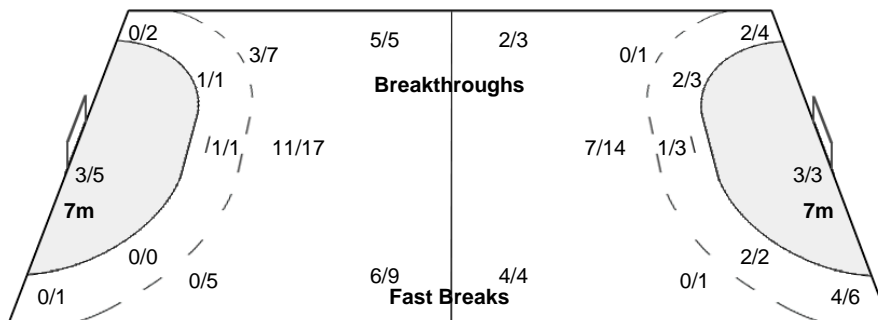

XXII Women's World Championships 2015 Denmark

Preliminary Round - Group D

Match Team Statistics

FRI 11 DEC 2015
18:15

Match No: 59

ROU 27 - 30 RUS
(16 - 17) (11 - 13)

Frederikshavn

Referees: HORVATH Peter / MARTON Balazs (HUN)

RUS - Russia

Shots Distribution

Players

Goals / Shots

1 SEDOYKINA A	2 KUZNETCOVA P	7 DMITRIEVA D	8 SEN A	10 AKOPIAN O	13 VYAKHEREVA A	17 BOBROVNIKOVA V
0/1	1/1	0/1	1/1	0/1	1/1	1/1
1/1	1/1	2/2	1/1	1/1	2/3	0/1
	1-Post	1-Post	1-Blocked	1-Blocked	2-Post	1-Missed 1-Post

19 MAKEEVA K	22 MARENNIKOVA E	24 BLIZNOVA I	25 CHERNOIVANENKO O	27 VEDEKHINA P	33 ILINA E	70 KHMYROVA T
		1/2			2/2	1/1
		1/1	2/2	0/1	1/1	1/1
		1-Post		1-Missed 1-Post	1-Blocked	

84 EROKHINA T	88 KALININA V

Team Goals / Shots

4/4	1/1	5/7
2/7		1/3
9/9	3/4	5/6
2-Missed	7-Post	3-Blocked

Offence

Defence

Goalkeepers Saves / Shots

0/4	0/3	0/2
2/4	1/1	1/3
0/2	1/4	1/10

1 SEDOYKINA A

0/1	0/3	
1/2	1/1	0/1
0/1	0/2	0/3

84 EROKHINA T

0/3		0/2
1/2		1/2
0/1	1/2	1/7

88 KALININA V

Legend:

%	Efficiency	2Min	2 Minute Suspensions	6m	6 metre Shots	7m	7 metre Shots	9m	9 metre Shots
AS	Assists	BS	Blocked Shots	BT	Breakthroughs	DR	Disqualification with Report	FB	Fast Breaks
G/S	Goals/Shots	N/A	Not Applicable	No.	Uniform Number	RC	Red Cards	S/S	Saves/Shots
ST	Steals	TO	Turnover	TP	Time Played	Wing	Wing Shots	YC	Yellow Cards