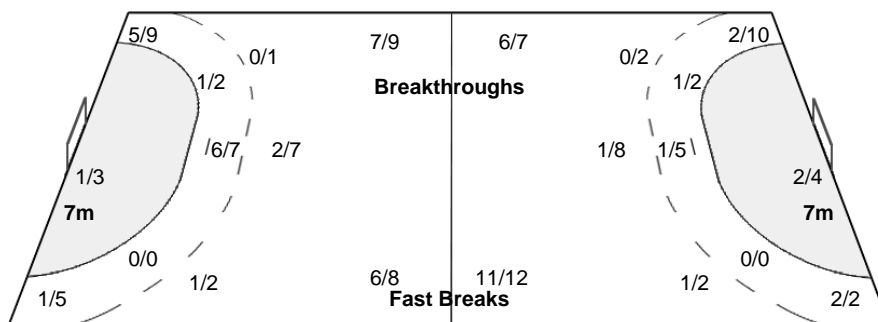

XXII Women's World Championships 2015 Denmark

Preliminary Round - Group D

Match Team Statistics

FRI 11 DEC 2015
16:00

Match No: 58

PUR 30 - 27 KAZ
(18 - 14) (12 - 13)

Frederikshavn

Referees: OTA Tomoko / SHIMAJIRI Mariko (JPN)

PUR - Puerto Rico

Shots Distribution

Players

Goals / Shots

1 ESCOBAR K	2 CABRERA A	5 CEBALLOS N	6 HIRALDO S	7 ESPINAL J	8 VERGARA J	9 CABELLO N
		1/1	1/1		1/1	
		1/2	0/1		1/1	
		2/2	1/1	1/2		3/3
		1-Missed	1-Missed		1-Missed 1-Post	

11 MARTINEZ F	14 POPE N	15 MALDONADO J	16 SOTO Z	18 GARCIA C	19 GARCIA D	22 FUENTES Z
		2/2				0/1
	0/1	1/1		1/2	1/1	1/2
		1/1		1/1	3/3	1/1
		2/2		1-Missed		1/2
	1-Missed 2-Post	1-Missed 1-Post				1-Missed 2-Post

23 MOREL P

Team Goals / Shots

5/5		0/2
5/9	1/3	2/2
5/5	2/2	10/12

7-Missed 6-Post

Offence

Defence

Goalkeepers Saves / Shots

2/5	1/1	2/3
4/5	1/1	2/4
2/11	0/3	1/9

1 ESCOBAR K

0/1		0/1
1/1	1/1	
	0/1	

16 SOTO Z

2/4		2/2
3/4		2/4
2/11	0/2	1/8