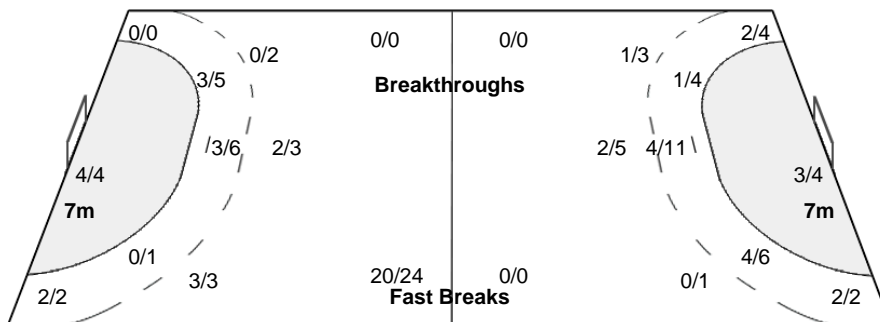

XXII Women's World Championships 2015 Denmark

Preliminary Round - Group C

Match Team Statistics

FRI 11 DEC 2015
20:30

Match No: 57

COD 19 - 37 GER
(11 - 18) (8 - 19)

Kolding

Referees: ALMAWT Hussain / MARHOON Sameer (BRN)

GER - Germany

Shots Distribution

Players

Goals / Shots

5 LANG S	7 SCHMELZER M	10 LOERPER A	11 SMITS X	12 KRAMARCZYK K	13 BEHNKE J	15 NAIDZINAVICIUS K
1/1 1/1	1/2 0/1	1/1	1/1			2/2 0/1
	1-Missed					1-Post
16 WOLTERING C	17 HUBINGER A	22 MÜLLER S	24 FISCHER L	25 MAZZUCCO A	28 MÜLLER F	30 RODE J
	1/1 1/1	3/3 1/1 0/1	3/4 1/1 1/1	2/2 1/1	1/1 1/1	
	1-Missed 1-Post	1-Post				1-Missed
32 MINEVSKAJA E	33 SCHULZE L					
2/2						

Team Goals / Shots

9/10	3/4	10/11
6/7	2/3	4/5
2/2		1/2
3-Missed	3-Post	

Offence