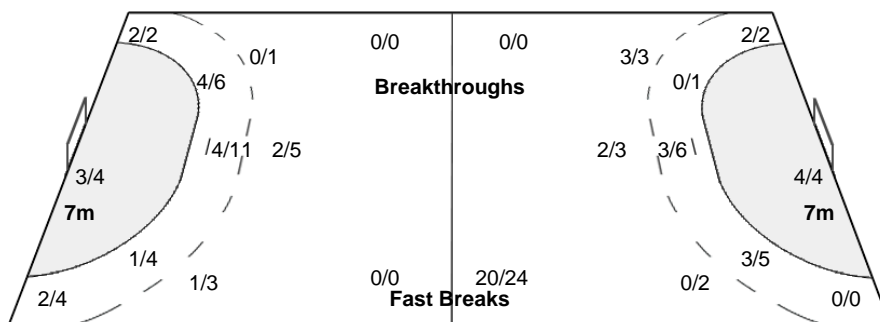

XXII Women's World Championships 2015 Denmark

Preliminary Round - Group C

Match Team Statistics

FRI 11 DEC 2015
20:30

Match No: 57

COD 19 - 37 GER
(11 - 18) (8 - 19)

Kolding

Referees: ALMAWT Hussain / MARHOON Sameer (BRN)

COD - Congo Democratic

Shots Distribution

Players

Goals / Shots

1 MAKUBANZA L	2 OKOKO J	3 SHOKKOS SONGA G	4 FEZA MWANGE C	5 MILEMBA KALENDE O	6 MATUTU LUWEMBA C	7 LUSAMBA PUNA A
	0/1 0/1 1/1 1/1		0/1	2/2 0/1 1/1 1/1		3/3 0/1 0/1 1/1
	1-Missed					
8 LOUOBA C	9 MWASESA MWANGE C	11 LUHAKA A	13 MUSONDA KASANGALA	16 KABAMBA TSHELA B	17 MAYOULOU P	22 LOUOBA D
	3/3 0/1	0/1 1/1 0/1 1/1				0/1
	2-Missed	1-Blocked 1-Missed		1-Blocked		1-Post
25 BABINA NGOMBO C	91 THIERO S					
0/1	1/1 0/1 0/1					

Team Goals / Shots

9/10	1/1	1/1
0/7	1/3	3/4
1/2	2/3	1/2
4-Missed	1-Post	2-Blocked

Offence