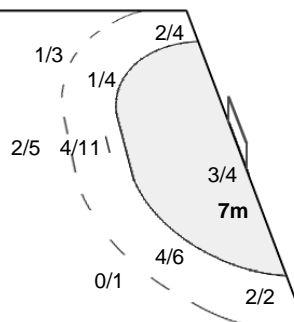

Defence

Goalkeepers Saves / Shots

1/10	0/1	0/1
7/7	2/3	1/4
1/2	1/3	1/2

12 KRAMARCZYK K

16 WOLTERING C

0/9	0/1	0/1
7/7	2/3	1/4
1/2	1/3	1/2

Legend:

%	Efficiency	2Min	2 Minute Suspensions	6m	6 metre Shots	7m	7 metre Shots	9m	9 metre Shots
AS	Assists	BS	Blocked Shots	BT	Breakthroughs	DR	Disqualification with Report	FB	Fast Breaks
G/S	Goals/Shots	N/A	Not Applicable	No.	Uniform Number	RC	Red Cards	S/S	Saves/Shots
ST	Steals	TO	Turnover	TP	Time Played	Wing	Wing Shots	YC	Yellow Cards