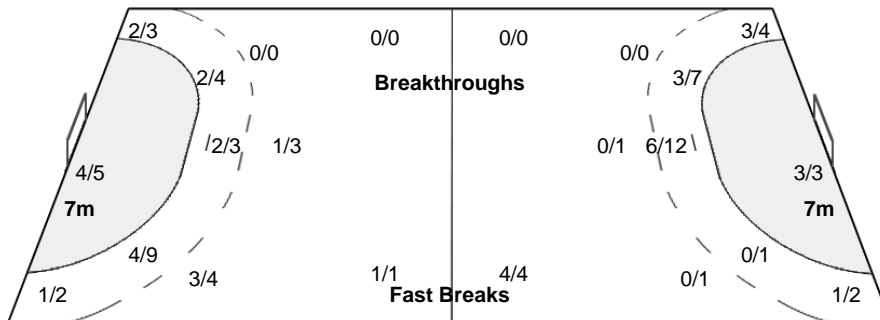

XXII Women's World Championships 2015 Denmark

Preliminary Round - Group C

Match Team Statistics

FRI 11 DEC 2015
18:15

Match No: 56

BRA 21 - 20 FRA
(11 - 9) (10 - 11)

Kolding

Referees: BIRCH Anders / ENGKEBOLLE STENRAND Dennis (DEN)

BRA - Brazil

Shots Distribution

Players

Goals / Shots

2 DINIZ F	3 NASCIMENTO A	5 PIEDADE D	6 ANDRADE A	7 ARAUJO T	8 SILVA F	9 BELO A
1/1	2/3	1/1			1/2	1/1
	0/1	0/1	1/2	1/1		1/1
	1/1				1/1	1/1
			1-Missed		1-Missed	1-Missed
						1-Blocked

10 QUINTINO J	12 ARENHART B	15 DA ROCHA F	16 PESSOA M	18 AMORIM E	20 ARAUJO L	21 DE PAULA B
				2/2		
				0/1		
				0/1		
				1/1		
				1-Blocked		
						0/1

60 COPPI C	81 FACHINELLO D
	0/1
1/1	1/1
1/1	1/1

Team Goals / Shots

5/6	3/4	1/3
2/4	0/1	3/4
2/2	2/3	3/3
3-Missed		2-Blocked

Offence

Defence

Goalkeepers Saves / Shots

1/5	2/2	0/2
3/7	0/3	0/1
0/2	2/5	2/3

12 ARENHART B

1/5	2/2	0/2
3/7	0/3	0/1
0/2	2/5	2/3

16 PESSOA M