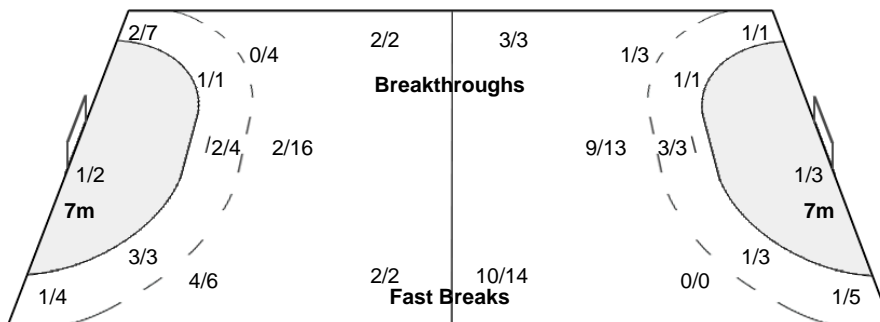

XXII Women's World Championships 2015 Denmark

Preliminary Round - Group B

Match Team Statistics

FRI 11 DEC 2015
18:30

Match No: 53

NED 31 - 20 POL
(14 - 9) (17 - 11)

Naestved

Referees: BONAVENTURA Charlotte / BONAVENTURA Julie (FRA)

POL - Poland

Shots Distribution

Players

Goals / Shots

3 KOBYLINSKA M	4 STACHOWSKA M	5 NIEDZWIEDZ I	7 GADZINA J	9 KOCELA A	12 GAWLIK W	14 KUDLACZ-GLOC K
0/1 1/2		1/1 1/2 1/2	0/1 0/1	1/1		0/1 1/2 1/1
2-Post		1-Blocked				1-Missed

17 PIELESZ K	18 ZYCH A	19 LABUDA A	25 ZALEWSKA K	31 SADEJ H	37 REPELEWSKA K	40 WYSOKINSKA A
1/1 1/1	0/1 1/1	0/1	0/1	1/2		
2-Blocked	1-Blocked					

77 KULWINSKA P	89 ACHRUK K
1/1 1/1	0/1 3/4 0/1 1/1
	1-Post 2-Blocked

Team Goals / Shots

1/1	0/2	4/4
4/9	1/3	0/3
5/8	1/3	4/8
1-Missed	3-Post	6-Blocked

Offence

Defence

Goalkeepers Saves / Shots

0/6	1/1	0/5
4/6	1/2	4/7
2/10		1/7

12 GAWLIK W		
	1/1	0/3
2/4		0/1
1/4		0/3

40 WYSOKINSKA A		
0/5		0/2
2/2	1/2	4/6
1/6		1/4

Legend:

%	Efficiency	2Min	2 Minute Suspensions	6m	6 metre Shots	7m	7 metre Shots	9m	9 metre Shots
AS	Assists	BS	Blocked Shots	BT	Breakthroughs	DR	Disqualification with Report	FB	Fast Breaks
G/S	Goals/Shots	N/A	Not Applicable	No.	Uniform Number	RC	Red Cards	S/S	Saves/Shots
ST	Steals	TO	Turnover	TP	Time Played	Wing	Wing Shots	YC	Yellow Cards