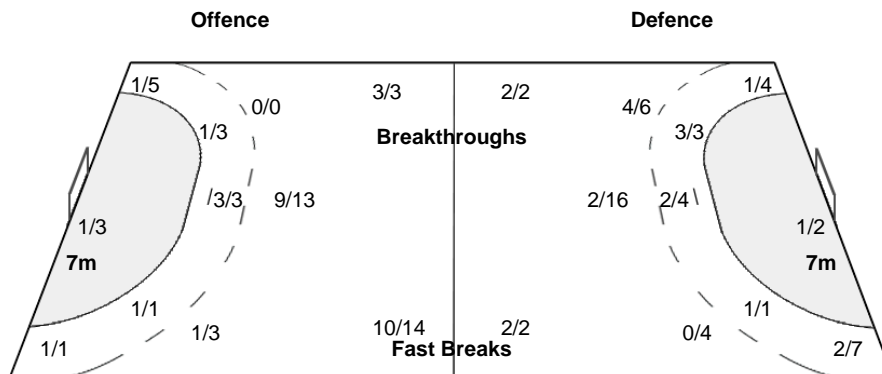

1-Missed

Team Goals / Shots

6/6	0/1	5/5
2/6	1/2	3/7
8/10		6/7

2-Missed 2-Post 1-Blocked

Goalkeepers Saves / Shots

0/1	2/2	0/4
5/9	2/3	3/3
3/8	2/3	4/8

1 VAN DER WAL M

33 WESTER T