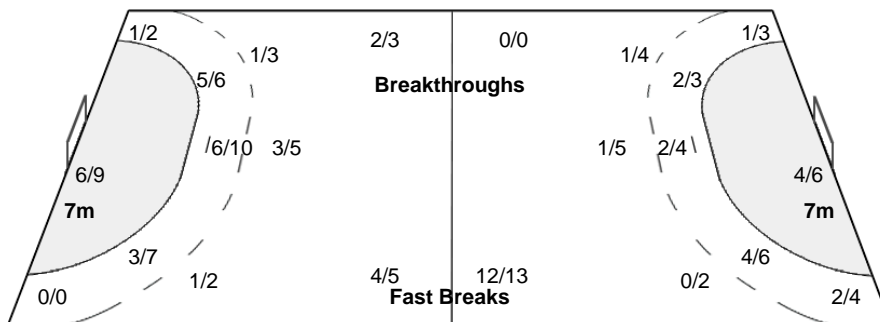

Team Goals / Shots

7/8	0/1	7/7
2/5	0/1	2/3
3/4	1/1	10/11

3-Missed 5-Post 1-Blocked

Offence

Defence

Goalkeepers Saves / Shots

2/6	0/1	0/4
2/4		4/5
4/14	2/4	2/7

1 ALMEIDA T