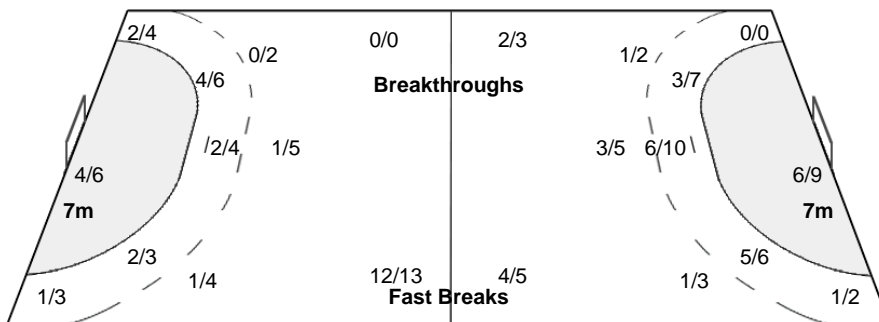

Naestved

Referees: KOO Bon-ok / LEE Seok (KOR)

CHN - China

Shots Distribution

Players

Goals / Shots

Team Goals / Shots

Offence