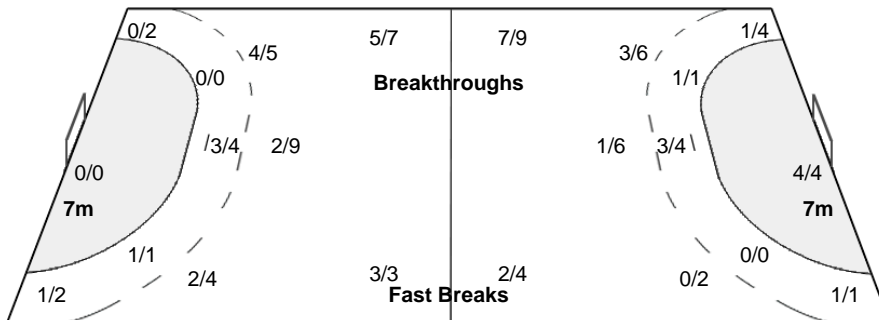

XXII Women's World Championships 2015

Denmark

Preliminary Round - Group A

Match Team Statistics

FRI 11 DEC 2015
20:45

Match No: 51

DEN 21 - 23 MNE
(7 - 12) (14 - 11)

Herning

Referees: GARCIA SERRADILLA Ignacio / MARIN LORENTE Andreu (ESP)

DEN - Denmark

Shots Distribution

Players

Goals / Shots

1 TOFT S	2 SKOV R	4 OKKELS A	6 PEDERSEN A	7 FISKER M	8 HANSEN A	11 GRAVHOLT M
		1/1		2/2	3/3	3/3
			0/1	1/1	2/3	1/1
			1-Missed	1-Missed	2-Missed 1-Post	1/2
15 HOLMSGAARD P	17 BODHOLT S	19 JORGENSEN L	20 POULSEN R	21 KRISTIANSEN K	23 NORGAARD A	25 OSTERGAARD T
27 BURGAARD L	28 JORGENSEN S					
1/1	2/3					
	1/1	0/1	0/1			
	1/1	1/1	1/1			
2-Missed	1-Missed 1-Post	1-Blocked				

Team Goals / Shots

4/4	8/9
1/2	1/3
4/6	2/2
7-Missed	2-Post 1-Blocked

Offence

Goalkeepers Saves / Shots

0/3	3/6
3/6	2/3
1/9	0/5

1 TOFT S

0/2	3/6
3/6	2/3
1/9	0/5

20 POULSEN R

0/1