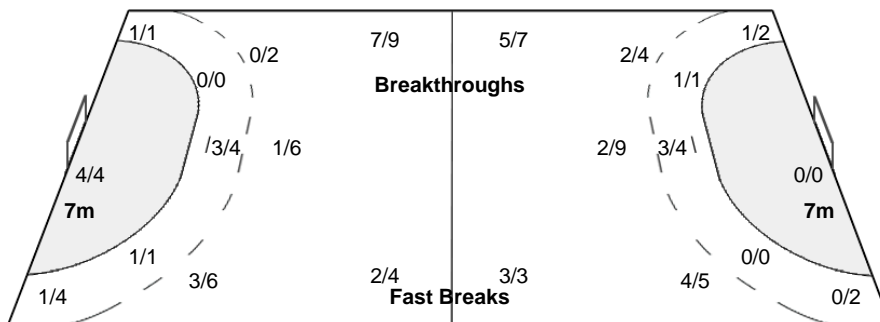

XXII Women's World Championships 2015 Denmark

Preliminary Round - Group A

Match Team Statistics

FRI 11 DEC 2015
20:45

Match No: 51

DEN 21 - 23 MNE
(7 - 12) (14 - 11)

Herning

Referees: GARCIA SERRADILLA Ignacio / MARIN LORENTE Andreu (ESP)

MNE - Montenegro

Shots Distribution

Players

Goals / Shots

1 RAJCIC M	3 PAVICEVIC B	4 RADICEVIC J	8 JOVANOVIC M	9 JAUKOVIC D	12 HASANIC A	14 PAVICEVIC I
	0/1	1/1		2/2		
	0/1	2/2		1/2		
	1/1	1/1		1/1		
			1-Post	1-Blocked	1-Missed	1-Blocked

15 KLIKOVAC A	22 BARJAKTAROVIC S	26 LAZOVIC S	32 BULATOVIC K	66 RAMUSOVIC E	77 MEHMEDOVIC M	80 DESPOTOVIC J
	0/1					
			1/1			
			5/6	0/1		
			1-Blocked		1-Missed	

90 RAICEVIC M	96 GRBIC I
0/2	
	0/1
	1/1
2-Missed	

Team Goals / Shots

3/3		3/6
3/6		1/3
8/9	0/1	5/5
4-Missed	1-Post	3-Blocked

Offence