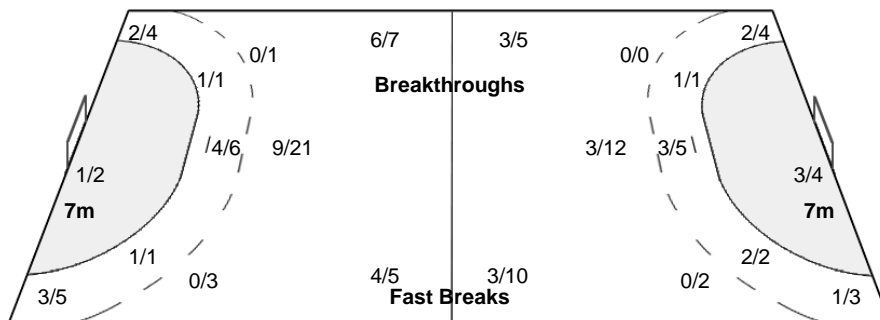

XXII Women's World Championships 2015 Denmark

Preliminary Round - Group A

Match Team Statistics

FRI 11 DEC 2015
16:15

Match No: 49

HUN 31 - 21 JPN
(17 - 11) (14 - 10)

Herning

Referees: SCHULZE Robert / TÖNNIES Tobias (GER)

HUN - Hungary

Shots Distribution

Players

Goals / Shots

Player	Goals	Shots	Notes
2 SZÖLLÖSI-ZACSIK S	2	2	
5 TRISCSUK K	0	1	
7 SZUCSANSZKI Z	1	1	1-Missed
8 KOVACSICS A	2	2	1-Missed
10 BULATH A	0	1	1-Post
13 GÖRBICZ A	1	1	1-Post
16 BIRO B	0	1	1-Blocked
18 PAPPNE SZAMORANSKY	1	1	
21 KISS E	0	1	
22 BOGNAR-BODI B	1	1	
23 SZEKERES K	0	1	
24 MAYER S	0	1	1-Post
30 PLANETA S	1	1	3-Missed
44 ERDÖSI I	0	1	1-Post
83 KOVACSICZ M	1	2	1-Post
87 TOMORI Z	2	2	1-Missed 2-Post 1-Blocked

Team Goals / Shots

8/9	0/1	5/6
0/3		1/2
7/8	2/3	8/9

6-Missed 7-Post 2-Blocked

Offence

Defence

Goalkeepers Saves / Shots

3/5	1/1	1/7
3/6		4/5
3/9	5/6	0/2

16 BIRO B

1/2	1/1	1/3
1/2		2/2
1/4	3/4	0/2

21 KISS E

2/3		0/4
2/4		2/3
2/5	2/2