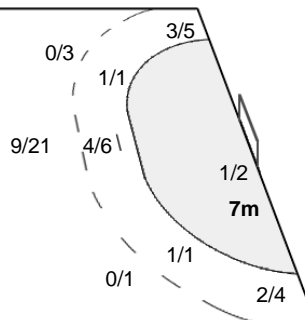

Defence

Goalkeepers Saves / Shots

Legend:	% Efficiency	2Min 2 Minute Suspensions	6m 6 metre Shots	7m 7 metre Shots	9m 9 metre Shots
AS Assists	BS Blocked Shots	BT Breakthroughs	DR Disqualification with Report	FB Fast Breaks	S/S Saves/Shots
G/S Goals/Shots	N/A Not Applicable	No. Uniform Number	RC Red Cards	YC Yellow Cards	
ST Steals	TO Turnover	TP Time Played	Wing Wing Shots