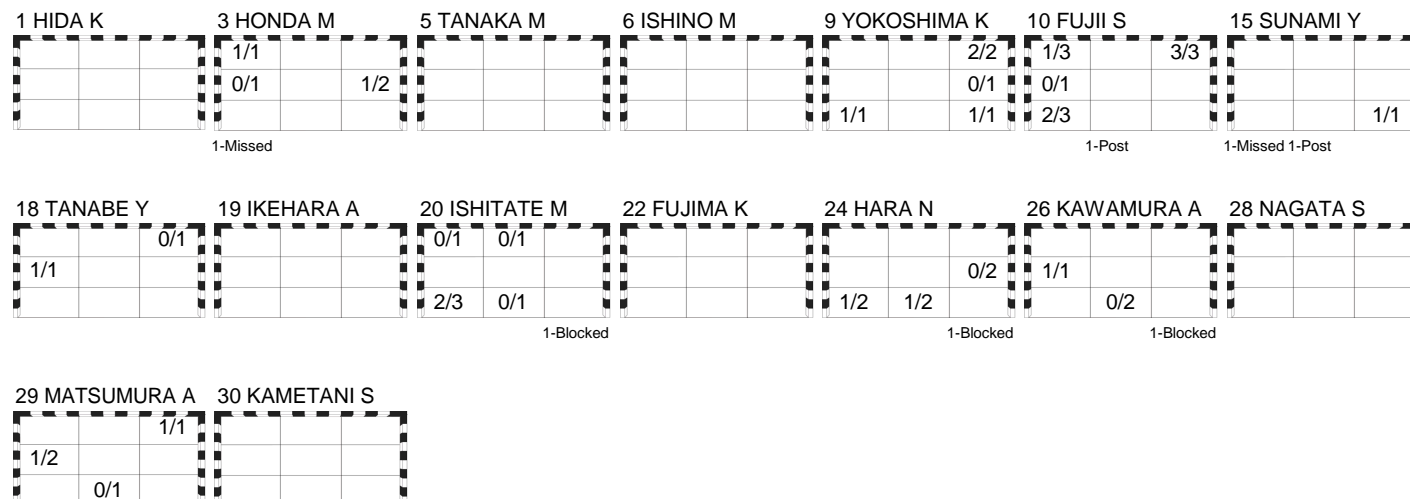

Number of Attacks: 65, Scoring Efficiency: 32%

XXII Women's World Championships 2015 Denmark

Preliminary Round - Group A

Match Team Statistics

FRI 11 DEC 2015
16:15

Match No: 49

HUN 31 - 21 JPN
(17 - 11) (14 - 10)

Herning

Referees: SCHULZE Robert / TÖNNIES Tobias (GER)

JPN - Japan

Shots Distribution

Players

Goals / Shots

Team Goals / Shots

Offence