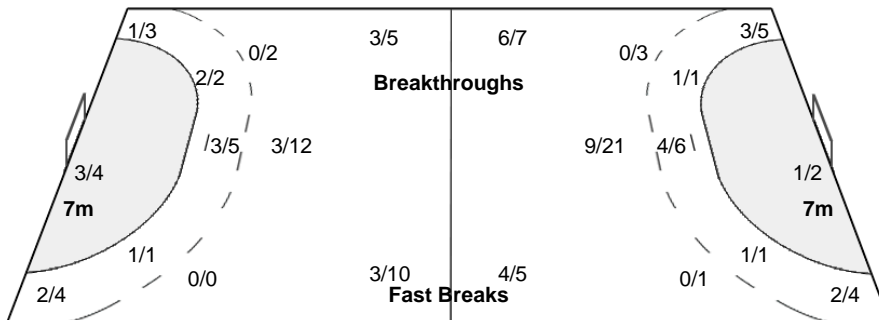

Team Goals / Shots

Offence