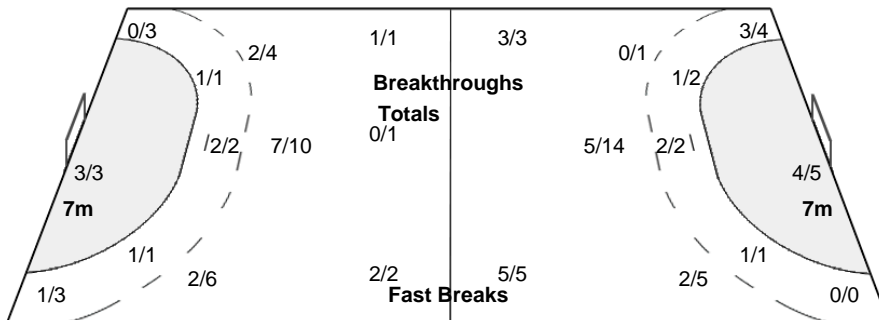

XXII Women's World Championships 2015 Denmark

Preliminary Round - Group D

Match Team Statistics

THU 10 DEC 2015
20:30

Match No: 48

ROU 22 - 26 NOR
(10 - 13) (12 - 13)

Frederikshavn

Referees: LAH Bojan / SOK David (SLO)

ROU - Romania

Shots Distribution

Players

Goals / Shots

3 SZUCS I	6 PINTEA C	7 NECHITA A	8 NEAGU C	9 BRADEANU A	11 PERIANU G	12 MUNTEANU I
		0/1	3/3	1/1	1/1	
		0/1	1/1	2/3	0/1	
		1-Post	1-Missed 1-Post	0/1	2/2	1-Blocked
				1/1	1/1	
13 MARIN L	15 ARDEAN ELISEI V	22 MANEA O	30 UNGUREANU P	36 TANASIE A	55 GEIGER M	77 BUCESCHI E
	0/1				0/1	0/1
1/1		1/1	1/1	1/1		1/1
						2/2
					1-Post	
88 VIZITIU P	89 CHIPER L					
0/1						

Team Goals / Shots

1/1		1/3
5/7	0/1	4/7
5/6	1/2	5/5
1-Missed	3-Post	1-Blocked

Offence