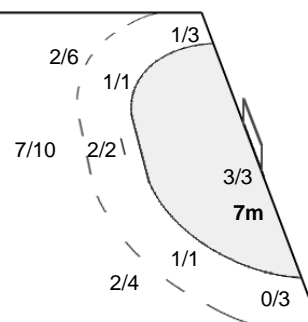

Defence

Goalkeepers Saves / Shots

0/1		2/3
2/7	1/1	3/7
1/6	1/2	0/5

1 GRIMSBO K

0/1		2/3
1/4	1/1	1/4
0/2	1/2	0/2

12 SOLBERG S

		2/3
1/3		1/4
1/4		0/3

Legend:

%	Efficiency	2Min	2 Minute Suspensions	6m	6 metre Shots	7m	7 metre Shots	9m	9 metre Shots
AS	Assists	BS	Blocked Shots	BT	Breakthroughs	DR	Disqualification with Report	FB	Fast Breaks
G/S	Goals/Shots	N/A	Not Applicable	No.	Uniform Number	RC	Red Cards	S/S	Saves/Shots
ST	Steals	TO	Turnover	TP	Time Played	Wing	Wing Shots	YC	Yellow Cards