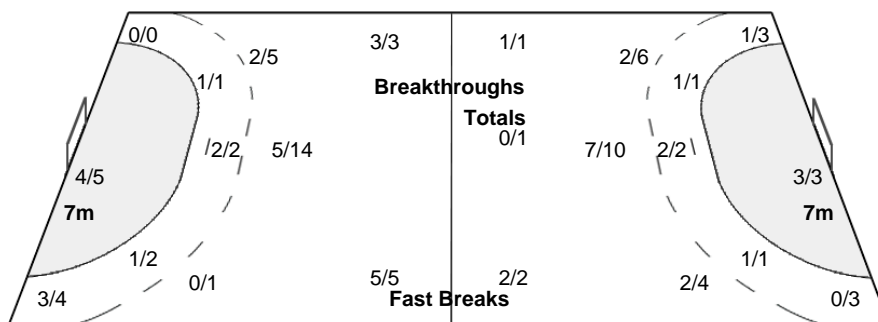

XXII Women's World Championships 2015 Denmark

Preliminary Round - Group D

Match Team Statistics

THU 10 DEC 2015
20:30

Match No: 48

ROU 22 - 26 NOR
(10 - 13) (12 - 13)

Frederikshavn

Referees: LAH Bojan / SOK David (SLO)

NOR - Norway

Shots Distribution

Players

Goals / Shots

1 GRIMSBO K	2 MOLID M	4 KRISTIANSEN V	6 LOKE H	7 SKOGRAND S	8 INGSTAD V	9 MORK N
		1/1	1/1			1/1 1/1
	2/2	1/1 0/1	2/2	0/1		2/2 1/2
		1/1 0/1	1/1	1/1		1/1 1/1
		1-Missed 1-Post 2-Blocked				2-Missed

10 OFTEDAL S	12 SOLBERG S	15 SULLAND L	17 WIBE P	21 RIEGELHUTH B	22 KURTOVIC A	23 HERREM C
0/1						1/1
2/2	2/2				0/1	1/1
	1/1	0/1			1/1	0/1
2-Blocked					1-Missed	

24 SOLBERG S	26 TOMAC M

Team Goals / Shots

2/2	1/1	2/2
3/5		6/8
7/9	1/2	4/4
4-Missed 1-Post 4-Blocked		

Offence