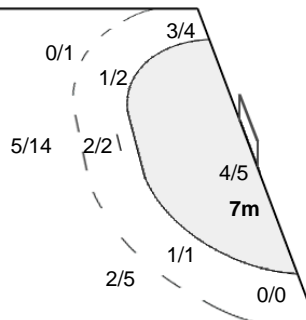

Defence

Goalkeepers Saves / Shots

0/2	0/1	0/2
2/5		2/8
2/9	1/2	0/4

12 MUNTEANU I

0/1		0/1
1/2		0/2
1/4	1/1	0/1

30 UNGUREANU P

0/1	0/1	0/1
1/3		2/6
1/5	0/1	0/3