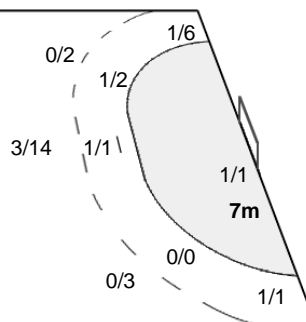

Defence

Goalkeepers Saves / Shots

1/1	1/4	
4/7		1/2
0/2	2/3	0/3

12 NAVARRO S

	1/3	
3/4		1/1
0/1	1/1	0/1

48 ZOQBI DE PAULA D

1/1	0/1	
1/3		0/1
0/1	1/2	0/2