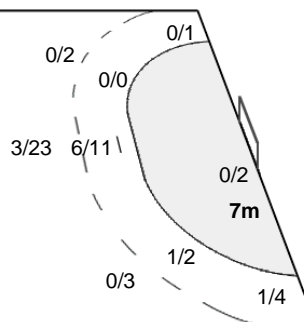

Defence

Goalkeepers Saves / Shots

3/5		3/4
0/1	2/3	4/5
3/10	1/3	2/6

1 SEDOYKINA A

0/1		
2/4		2/3

84 EROKHINA T

1/2		1/2
		3/3
1/3	1/2	0/1

88 KALININA V

2/3		2/2
	2/3	1/2
0/3	0/1	0/2

Legend:

%	Efficiency	2Min	2 Minute Suspensions	6m	6 metre Shots	7m	7 metre Shots	9m	9 metre Shots
AS	Assists	BS	Blocked Shots	BT	Breakthroughs	DR	Disqualification with Report	FB	Fast Breaks
G/S	Goals/Shots	N/A	Not Applicable	No.	Uniform Number	RC	Red Cards	S/S	Saves/Shots
ST	Steals	TO	Turnover	TP	Time Played	Wing	Wing Shots	YC	Yellow Cards