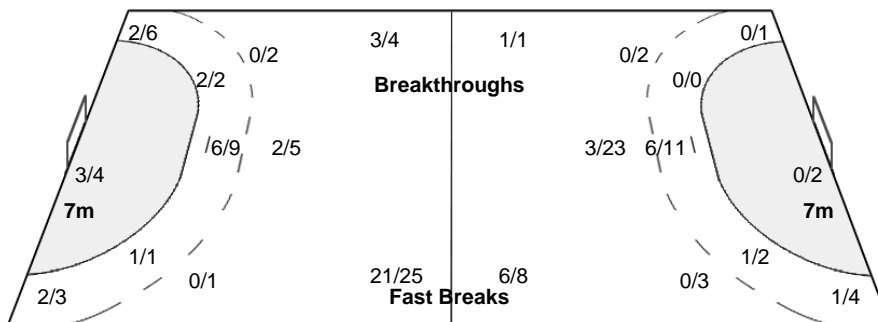

XXII Women's World Championships 2015 Denmark

Preliminary Round - Group D

Match Team Statistics

THU 10 DEC 2015
16:00

Match No: 46

KAZ 19 - 42 RUS
(6 - 21) (13 - 21)

Frederikshavn

Referees: ANTIC Vanja / JAKOVLJEVIC Jelena (SRB)

RUS - Russia

Shots Distribution

Players

Goals / Shots

1 SEDOYKINA A	2 KUZNETCOVA P	7 DMITRIEVA D	8 SEN A	10 AKOPIAN O	13 VYAKHEREVA A	17 BOBROVNIKOVA V
0/0	0/0	1/1	1/1	1/1	2/2	0/1
0/0	0/0	1/1	2/2	0/0	1/2	1/1
0/0	0/0	1-Missed	4/4	1-Post	3/3	1/2
1-Post	1-Post	1-Missed 1-Post	1-Missed	1-Post	1-Missed	1-Post
19 MAKEEVA K	22 MARENNIKOVA E	24 BLIZNOVA I	25 CHERNOIVANENKO O	27 VEDEKHINA P	33 ILINA E	70 KHMYROVA T
0/0	0/0	0/1	1/1	0/1	1/1	0/0
2/2	0/0	0/1	2/3	0/1	0/0	0/1
1/1	0/0	2/2	2/3	2/2	2/2	0/1
2/2	1/1	1/2	0/1	1-Post	5/5	1-Post
1-Post	1-Post	1-Post	1-Post	1-Post	1-Post	1-Post
84 EROKHINA T	88 KALININA V					
0/0	0/0					
0/0	0/0					
0/0	0/0					

Team Goals / Shots

2/3	1/1	1/4
5/7		6/8
13/14	1/2	13/16
3-Missed	4-Post	

Offence