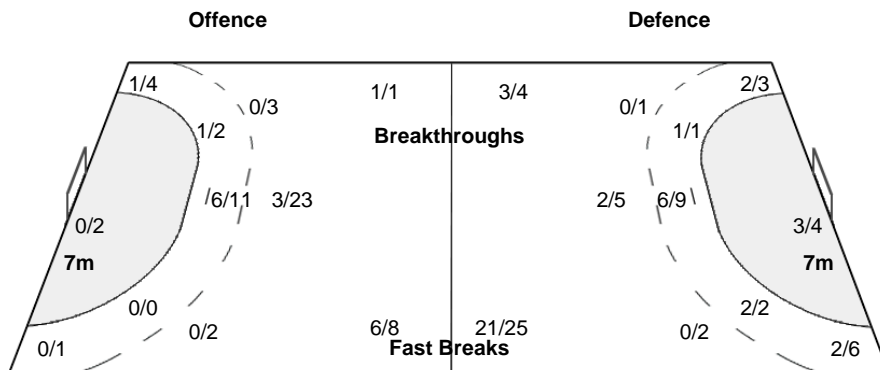

XXII Women's World Championships 2015 Denmark

Preliminary Round - Group D

Match Team Statistics

THU 10 DEC 2015
16:00

Match No: 46

KAZ 19 - 42 RUS
(6 - 21) (13 - 21)

Frederikshavn

Referees: ANTIC Vanja / JAKOVLJEVIC Jelena (SRB)

KAZ - Kazakhstan

Shots Distribution

Players

Goals / Shots

1 TSUPENKOVA Y	3 TANKINA O	5 PIKALOVA M	6 KARAVAYEVA V	7 AKHMET E	8 UKBENOVA Y	9 KHANDINA V
0/0	2/2	0/2	0/0	0/0	0/0	0/1
0/0	1/1	0/1	1/1	0/1	0/0	1/1
0/0	1/3	1/1	0/1	1/1	1/1	0/2
1-Missed	1-Missed 1-Post	6-Blocked	1-Missed	1-Blocked	1-Blocked	1-Post 4-Blocked

10 RODINA A	11 KOLOTINSKAYA V	14 ABDIKHAMIT A	15 ALEXandroVA I	16 DANILOVA I	19 KAPRALOVA K	96 ABILDA D
0/0	0/0	0/1	0/0	0/0	0/2	0/0
3/3	1/2	0/1	0/0	0/0	0/1	0/0
1/1	0/0	2/2	0/0	0/0	1/1	0/0
1-Blocked	1-Blocked	1-Missed	1-Blocked	1-Blocked	2-Missed	1-Blocked

Team Goals / Shots

2/5	1/4
1/1	1/3
7/10	2/3
4/6	

7-Missed 2-Post 12-Blocked

Goalkeepers Saves / Shots

1/3	0/1	3/4
2/7		2/8
1/14	1/2	3/16

1 TSUPENKOVA Y

1/3	0/1	3/4
2/7		2/8
1/14	1/2	3/16

16 DANILOVA I