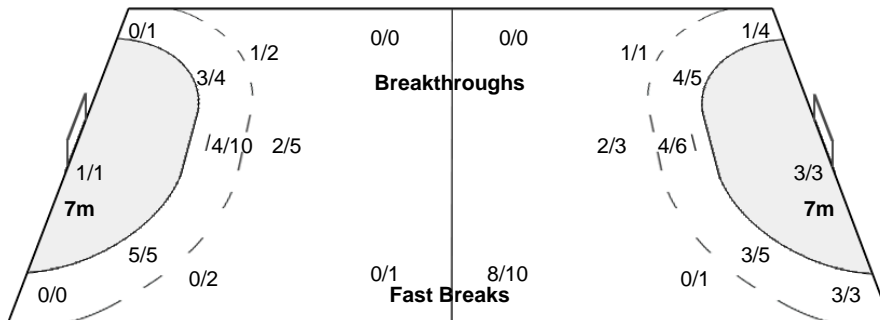

Defence

Goalkeepers Saves / Shots

1 MAKUBANZA L

22 LOUOBA D

Legend:

%	Efficiency	2Min	2 Minute Suspensions	6m	6 metre Shots	7m	7 metre Shots	9m	9 metre Shots
AS	Assists	BS	Blocked Shots	BT	Breakthroughs	DR	Disqualification with Report	FB	Fast Breaks
G/S	Goals/Shots	N/A	Not Applicable	No.	Uniform Number	RC	Red Cards	S/S	Saves/Shots
ST	Steals	TO	Turnover	TP	Time Played	Wing	Wing Shots	YC	Yellow Cards