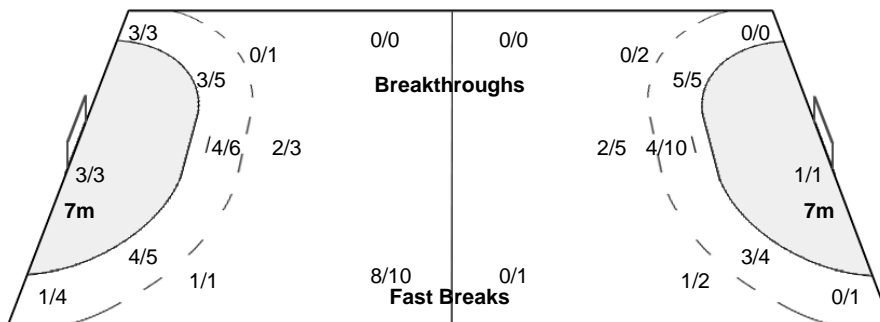

Team Goals / Shots

4/4	0/1	7/8
1/3	0/1	1/2
7/8	3/3	6/6
1-Missed	3-Post	1-Blocked

Offence

Defence

Goalkeepers Saves / Shots

0/2	0/2	
2/6	1/1	
2/7	1/1	0/3

1 GLAUSER L

0/1	0/2	
1/2		
0/3		0/3