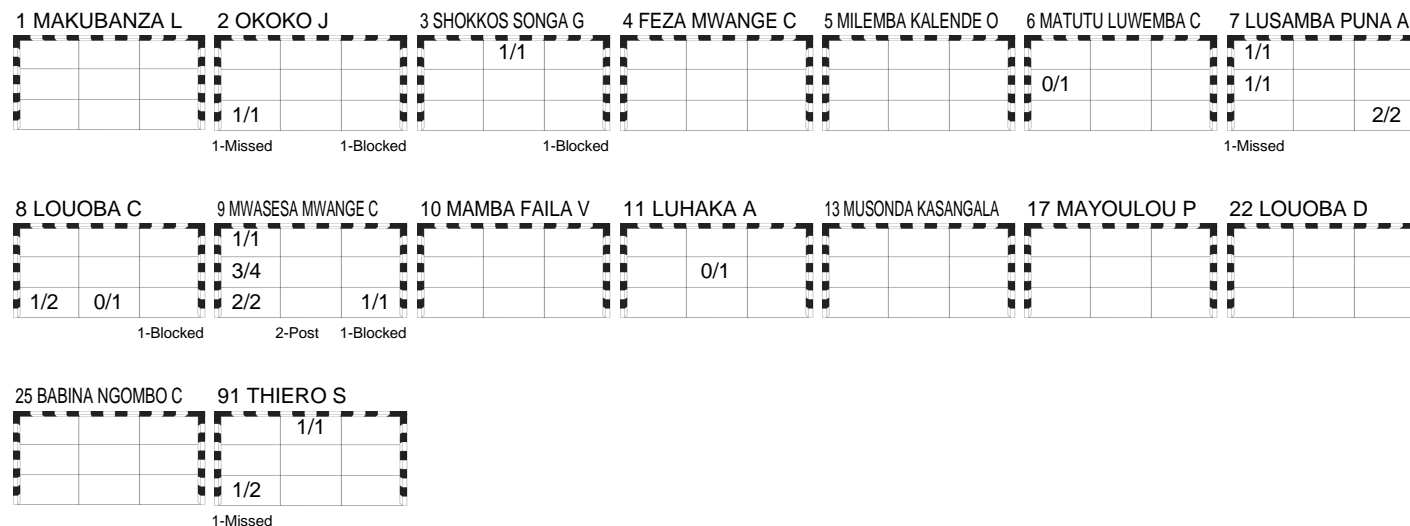

XXII Women's World Championships 2015 Denmark

Preliminary Round - Group C

Match Team Statistics

THU 10 DEC 2015
18:15

Match No: 44

FRA 29 - 16 COD
(14 - 10) (15 - 6)

Kolding

Referees: BIRCH Anders / ENGKEBOLLE STENRAND Dennis (DEN)

COD - Congo Democratic

Shots Distribution

Players

Goals / Shots

Team Goals / Shots

Offence