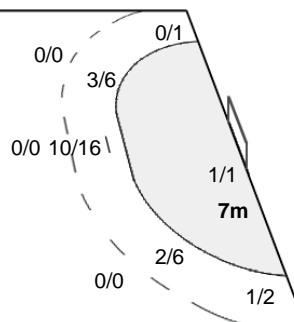

Defence

Goalkeepers Saves / Shots

		1/3
1/2	4/4	0/1
0/7	1/7	2/12

12 GAWLIK W

		1/3
1/2	4/4	
0/7	1/5	1/8

40 WYSOKINSKA A

		0/1
	0/2	1/4

Legend:

%	Efficiency	2Min	2 Minute Suspensions	6m	6 metre Shots	7m	7 metre Shots	9m	9 metre Shots
AS	Assists	BS	Blocked Shots	BT	Breakthroughs	DR	Disqualification with Report	FB	Fast Breaks
G/S	Goals/Shots	N/A	Not Applicable	No.	Uniform Number	RC	Red Cards	S/S	Saves/Shots
ST	Steals	TO	Turnover	TP	Time Played	Wing	Wing Shots	YC	Yellow Cards