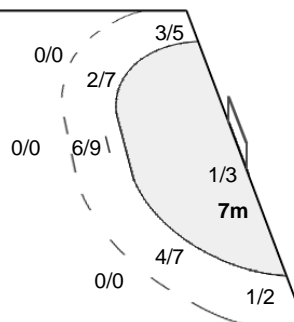

77 VIEGAS E	90 GUIALO I
1/1	0/1
1/1	

Team Goals / Shots

		2/3
1/2	0/4	1/1
7/7	6/7	10/12

2-Missed 3-Post 2-Blocked

Offence

Defence

Goalkeepers Saves / Shots

0/3	1/1	1/8
3/4		4/5
0/5	1/2	2/13