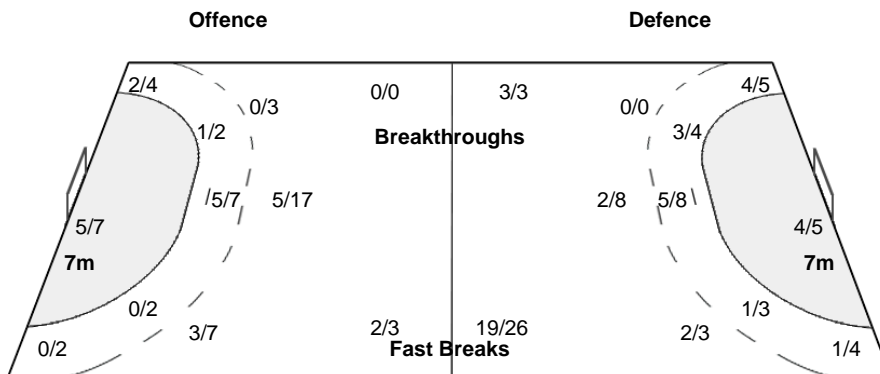

XXII Women's World Championships 2015 Denmark

Preliminary Round - Group B

Match Team Statistics

WED 9 DEC 2015
16:15

Match No: 40

CUB 23 - 45 NED
(13 - 20) (10 - 25)

Naestved

Referees: KOO Bon-ok / LEE Seok (KOR)

CUB - Cuba

Shots Distribution

Players

Goals / Shots

1 MORA N	2 MESA M	3 MARTINEZ A	4 VERANES L	5 SALAS S	6 BELTRAN R	9 LUSSON L
	0/1	0/1 2/2	1/1	1/3	1/1	1/1 0/1 1/3
					1-Missed	1-Blocked 3-Missed 1-Post 2-Blocked

10 REYES G	11 CAMEJO Y	12 VIZCAY C	13 ROSABAL L	14 BARRIO I	16 GUEVARA E	18 RAMIREZ Y
1/1 0/1	1/1	1/1	0/2 1/1	0/1 1/1		
2-Missed			1-Missed	1-Blocked		

23 RIZO E
2/2 0/1 0/1 0/1 5/6
2-Missed 1-Blocked

Team Goals / Shots		
2/2		3/3
0/3	0/2	0/1
4/9	1/5	13/14
9-Missed	1-Post	5-Blocked

Goalkeepers Saves / Shots		
1/5	1/2	1/1
1/2	4/5	6/8
0/11	2/5	2/24

1 MORA N		
1/5	1/2	1/1
1/2	4/5	6/8
0/11	2/5	2/24

12 VIZCAY C		

16 GUEVARA E