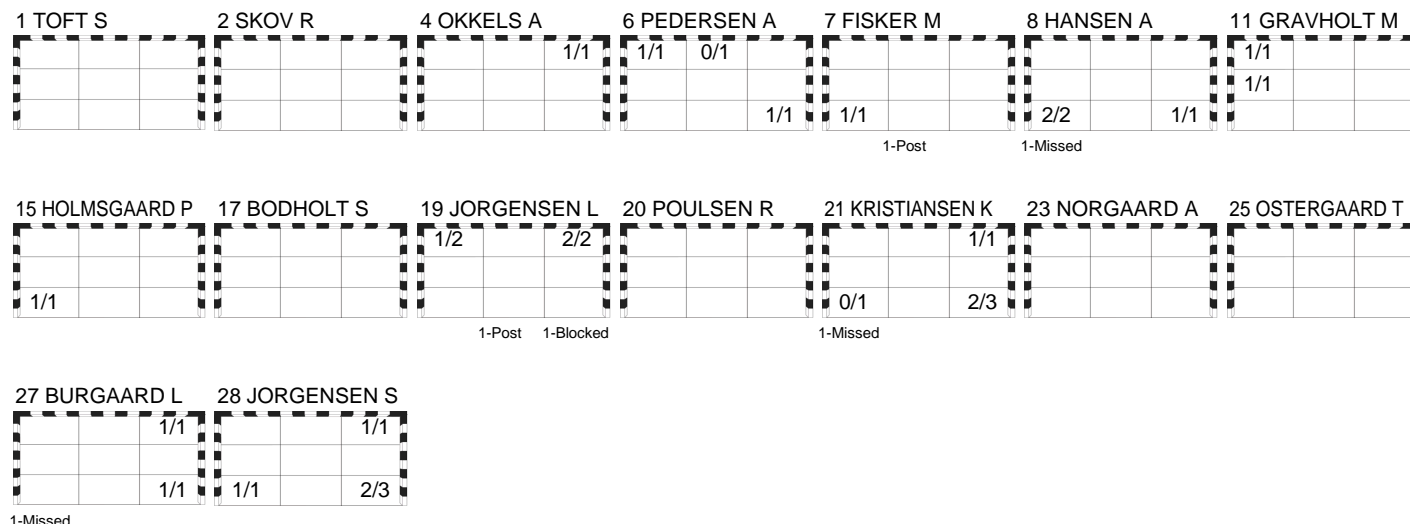

Herning

Referees: ARNTSEN Kjersti / ROEN Guro (NOR)

DEN - Denmark

Shots Distribution

Players

Goals / Shots

Team Goals / Shots

Offence

Defence

Goalkeepers Saves / Shots

1 TOFT S

20 POULSEN R

Legend:	% Efficiency	2Min 2 Minute Suspensions	6m 6 metre Shots	7m 7 metre Shots	9m 9 metre Shots
AS Assists	BS Blocked Shots	BT Breakthroughs	DR Disqualification with Report	FB Fast Breaks	S/S Saves/Shots
G/S Goals/Shots	N/A Not Applicable	No. Uniform Number	RC Red Cards	YC Yellow Cards	
ST Steals	TO Turnover	TP Time Played	Wing Wing Shots		