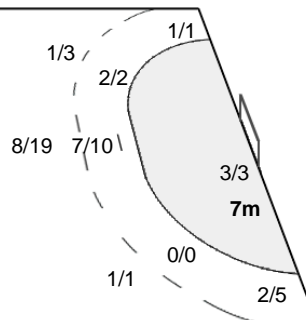

Defence

Goalkeepers Saves / Shots

1 TOFT S

20 POULSEN R

Legend:	% Efficiency	2Min 2 Minute Suspensions	6m 6 metre Shots	7m 7 metre Shots	9m 9 metre Shots
AS Assists	BS Blocked Shots	BT Breakthroughs	DR Disqualification with Report	FB Fast Breaks	S/S Saves/Shots
G/S Goals/Shots	N/A Not Applicable	No. Uniform Number	RC Red Cards	YC Yellow Cards	
ST Steals	TO Turnover	TP Time Played	Wing Wing Shots