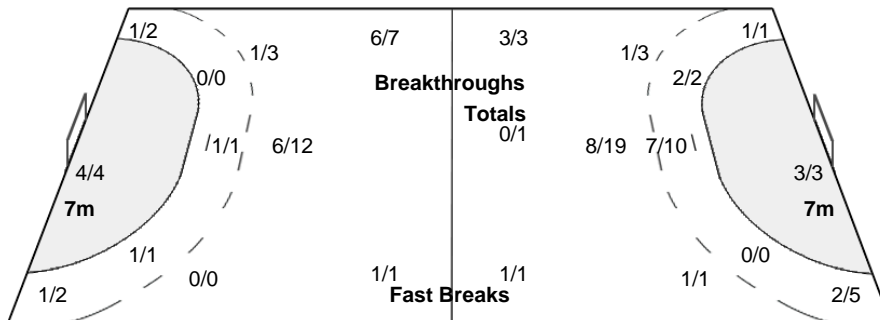

XXII Women's World Championships 2015

Denmark

Preliminary Round - Group A

Match Team Statistics

WED 9 DEC 2015
20:45

Match No: 39

HUN 29 - 22 DEN
(15 - 12) (14 - 10)

Herning

Referees: ARNTSEN Kjersti / ROEN Guro (NOR)

DEN - Denmark

Shots Distribution

Players

Goals / Shots

Team Goals / Shots

Offence

Defence

Goalkeepers Saves / Shots

1 TOFT S

20 POULSEN R

Legend:	% Efficiency	2Min 2 Minute Suspensions	6m 6 metre Shots	7m 7 metre Shots	9m 9 metre Shots
AS Assists	BS Blocked Shots	BT Breakthroughs	DR Disqualification with Report	FB Fast Breaks	S/S Saves/Shots
G/S Goals/Shots	N/A Not Applicable	No. Uniform Number	RC Red Cards	YC Yellow Cards	
ST Steals	TO Turnover	TP Time Played	Wing Wing Shots