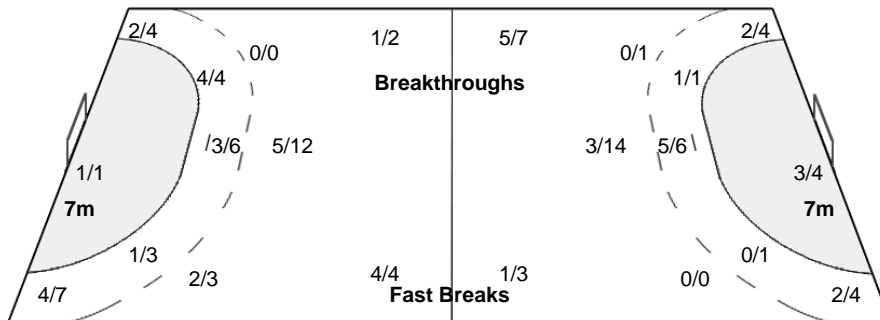

XXII Women's World Championships 2015 Denmark

Preliminary Round - Group A

Match Team Statistics

WED 9 DEC 2015
18:30

Match No: 38

SRB 27 - 22 JPN
(13 - 12) (14 - 10)

Herning

Referees: COULIBALY Yalatima Nanga / DIABATE Mamoudou (CIV)

SRB - Serbia

Shots Distribution

Players

Goals / Shots

Player	Post	4-Post	7m	Other
2 RADOSAVLJEVIC S	1/1			
3 KRPEZ SLEZAK K	2/2	1/1		2/2
5 TRIFUNOVIC J				
8 STEVIN D				
9 ZIVKOVIC J			0/1	0/1
11 PRIJOVIC I				1/1
15 JANJUSEVIC A			1/1	1/1
16 RISOVIC J				
17 RAJOVIC S			1/1	
20 GEORGIJEV T				1/2
21 RADOJEVIC D			1/1	
26 BANDELIER B				0/1
28 KACAREVIC A				2/2
33 STOILJKOVIC J			0/1	2/2
71 LISCEVIC K	0/2	1/1		2/3
83 PETROVIC M				

Team Goals / Shots

3/7	3/3	3/4
2/3		3/5
6/8		7/7

4-Missed 5-Post

Offence