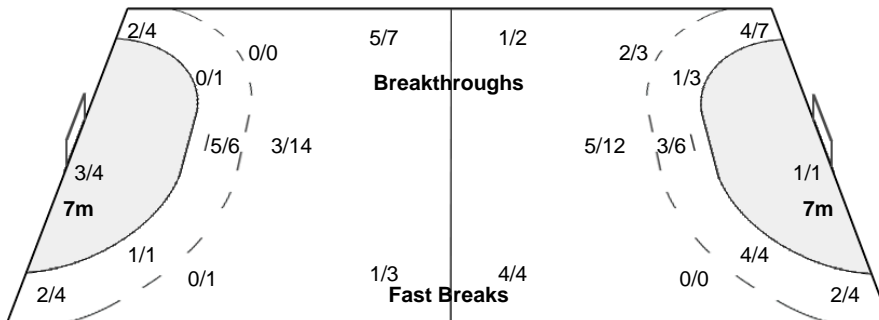

XXII Women's World Championships 2015 Denmark

Preliminary Round - Group A

Match Team Statistics

WED 9 DEC 2015
18:30

Match No: 38

SRB 27 - 22 JPN
(13 - 12) (14 - 10)

Herning

Referees: COULIBALY Yalatima Nanga / DIABATE Mamoudou (CIV)

JPN - Japan

Shots Distribution

Players

Goals / Shots

1 HIDA K	3 HONDA M	5 TANAKA M	6 ISHINO M	9 YOKOSHIMA K	10 FUJII S	15 SUNAMI Y
	1/1 0/1 0/1			2/2	0/2 0/1 1/1	1/1 1/1 3/3
	1/1		1/1	1/1	0/1 0/1	0/1 0/1
	1-Post				1-Post	
18 TANABE Y	19 IKEHARA A	20 ISHITATE M	22 FUJIMA K	24 HARA N	26 KAWAMURA A	28 NAGATA S
		1/1 0/1 4/4		1/1 0/1 1/1	0/1 0/1	
		0/1 0/1		1/1 1/1	0/1	
		2-Blocked		1-Missed 1-Blocked		1-Post
29 MATSUMURA A	30 KAMETANI S					
0/1 1/1						
1-Post						

Team Goals / Shots

5/7	2/4	5/6
0/4		0/3
8/8	1/2	1/4
1-Missed	4-Post	3-Blocked

Offence

Defence

Goalkeepers Saves / Shots

4/7	0/3	1/4
1/3		2/5
2/8		0/7

1 HIDA K

1/1	0/1
0/1	1/2
0/1	0/1

22 FUJIMA K

30 KAMETANI S

3/6	0/3	1/3
1/2		1/3
2/7		0/6

Legend:

%	Efficiency	2Min	2 Minute Suspensions	6m	6 metre Shots	7m	7 metre Shots	9m	9 metre Shots
AS	Assists	BS	Blocked Shots	BT	Breakthroughs	DR	Disqualification with Report	FB	Fast Breaks
G/S	Goals/Shots	N/A	Not Applicable	No.	Uniform Number	RC	Red Cards	S/S	Saves/Shots
ST	Steals	TO	Turnover	TP	Time Played	Wing	Wing Shots	YC	Yellow Cards