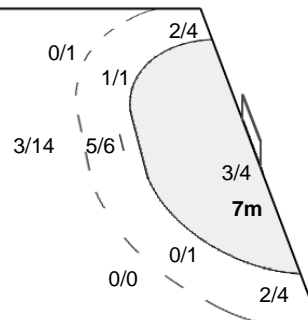

Team Goals / Shots

3/7	3/3	3/4
2/3		3/5
6/8		7/7

4-Missed 5-Post

Offence

Defence

Goalkeepers Saves / Shots

2/7	2/4	1/6
4/4		3/3
0/8	1/2	3/4

16 RISOVIC J