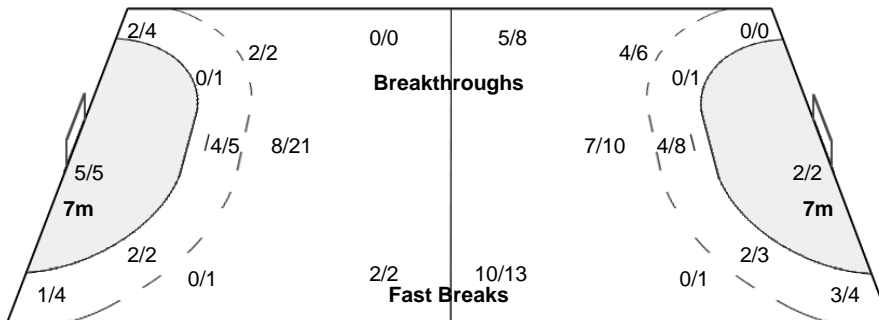

Herning

Referees: LENCI Sebastián Ignacio / LOPEZ GRILLO Julian Ismael (ARG)

TUN - Tunisia

Shots Distribution

Players

Goals / Shots

Team Goals / Shots

Offence