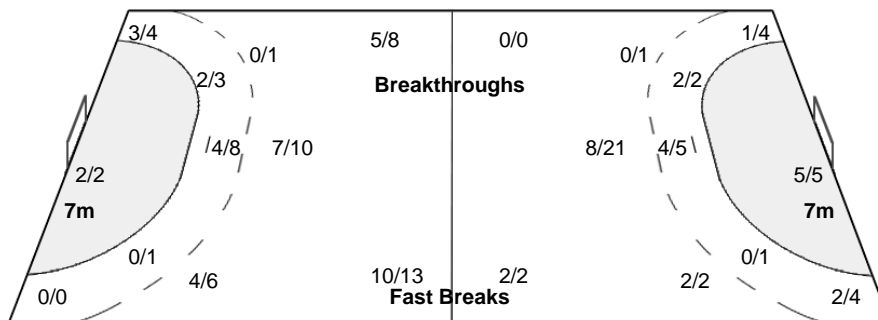

XXII Women's World Championships 2015 Denmark

Preliminary Round - Group A

Match Team Statistics

WED 9 DEC 2015
16:15

Match No: 37

MNE 37 - 26 TUN
(19 - 12) (18 - 14)

Herning

Referees: LENCI Sebastián Ignacio / LOPEZ GRILLO Julian Ismael (ARG)

MNE - Montenegro

Shots Distribution

Players

Goals / Shots

1 RAJCIC M	3 PAVICEVIC B	4 RADICEVIC J	8 JOVANOVIC M	9 JAUKOVIC D	12 HASANIC A	14 PAVICEVIC I
1/1	1/1 1/1	2/2 1/1 3/4	0/1 1/2 2/2	2/2 1/1 2/2	3/3	1/1 1/1 1/1
		2-Missed	1-Missed	1-Post		

15 KLIKOVAC A	22 BARJAKTAROVIC S	26 LAZOVIC S	32 BULATOVIC K	66 RAMUSOVIC E	77 MEHMEDOVIC M	80 DESPOTOVIC J
1/1 2/2			0/1 2/2 1/1 1/1	0/1 1/1	1/2 1/1	0/1
			1-Missed			

90 RAICEVIC M	96 GRBIC I
2/2 1/1 1/2	
2-Missed 2-Post	1-Blocked

Team Goals / Shots

6/8	1/1	5/5
2/4		2/5
10/11	2/2	9/10
6-Missed	3-Post	1-Blocked

Offence

Defence

Goalkeepers Saves / Shots

0/2	0/1	1/6
1/4	0/1	2/3
4/9	0/4	2/6

1 RAJCIC M
0/1

12 HASANIC A
0/2 0/1 1/5
1/1 0/1
1/3 0/2 1/2

22 BARJAKTAROVIC S
0/1
0/3 2/3
3/6 0/2 1/3