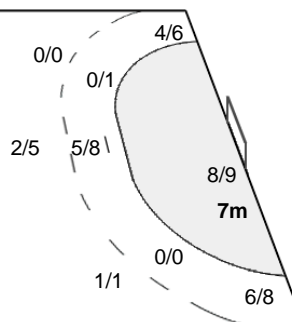

Defence

Goalkeepers Saves / Shots

2/8	0/1	1/12
2/9	1/2	1/5
1/10	0/2	0/4

1 ESCOBAR K

2/8		1/6
1/6	1/1	1/5
1/5	0/2	0/2

16 SOTO Z

	0/1	0/6
1/3	0/1	
0/5		0/2

Legend:		
%	Efficiency	
AS	Assists	
G/S	Goals/Shots	
ST	Steals	
2Min	2 Minute Suspensions	
BS	Blocked Shots	
N/A	Not Applicable	
TO	Turnover	
6m	6 metre Shots	
BT	Breakthroughs	
No.	Uniform Number	
TP	Time Played	
7m	7 metre Shots	
DR	Disqualification with Report	
RC	Red Cards	
Wing	Wing Shots	
9m	9 metre Shots	
FB	Fast Breaks	
S/S	Saves/Shots	
YC	Yellow Cards