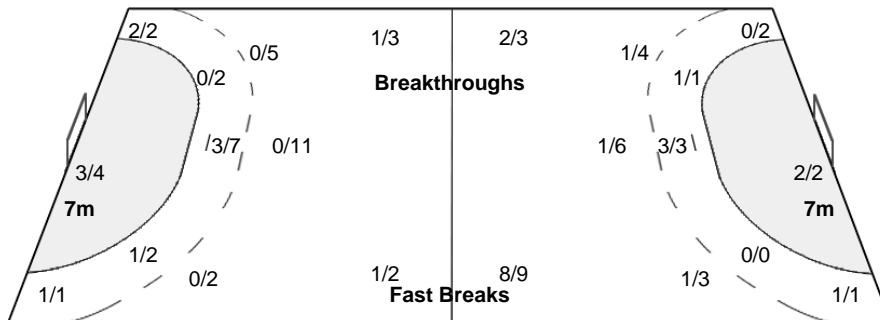

XXII Women's World Championships 2015

Denmark

Preliminary Round - Group C

Match Team Statistics

TUE 8 DEC 2015
18:15

Match No: 32

FRA 20 - 12 ARG
(13 - 6) (7 - 6)

Kolding

Referees: BOUALLOUCHA Ismail / KHENISSI Ramzi (TUN)

ARG - Argentina

Shots Distribution

Players

Goals / Shots

Player	Goals	Shots	Notes
1 CARRATU M	0	1	1-Missed
4 HARO L	0	1	1-Missed
5 PIZZO M	0	1	1-Missed
6 SALVADO L	0	1	
7 CAMPIGLI R	1	1	
8 BELOTTI A	0	2	2-Post
9 MENDOZA L	1	3	1-Post
10 CRIVELLI V	1	1	
11 GAMBINO A	1	1	
14 BIANCHI V	0	1	
15 MENA A	1	1	
16 SCHLESINGER S	0	1	1-Missed
18 SANS M	0	1	
20 IACOI X	0	1	
21 GANDULFO M	0	1	1-Post
22 KARSTEN E	1	2	3-Missed 1-Post 3-Blocked

Team Goals / Shots

2/2		2/3
1/2	1/4	1/7
1/1	1/2	3/5

6-Missed 6-Post 3-Blocked

Offence

Defence

Goalkeepers Saves / Shots

0/3	1/1	0/1
1/3	0/1	1/4
2/7		0/5

1 CARRATU M

0/1	1/1	
1/3		0/2
2/4		

16 SCHLESINGER S

0/2		0/1
	0/1	1/2
0/3		0/5

Legend:

%	Efficiency	2Min	2 Minute Suspensions	6m	6 metre Shots	7m	7 metre Shots	9m	9 metre Shots
AS	Assists	BS	Blocked Shots	BT	Breakthroughs	DR	Disqualification with Report	FB	Fast Breaks
G/S	Goals/Shots	N/A	Not Applicable	No.	Uniform Number	RC	Red Cards	S/S	Saves/Shots
ST	Steals	TO	Turnover	TP	Time Played	Wing	Wing Shots	YC	Yellow Cards