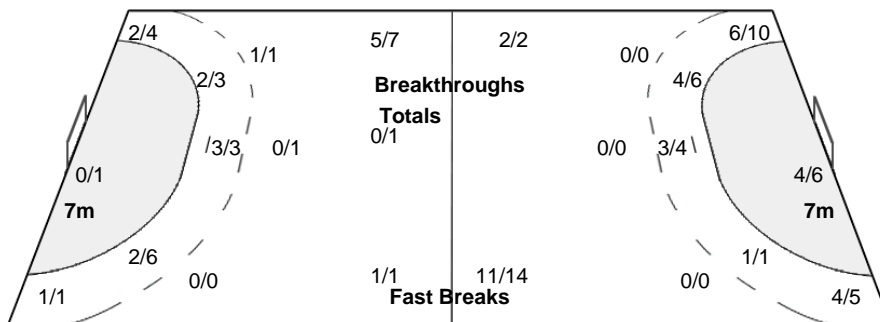

XXII Women's World Championships 2015 Denmark

Preliminary Round - Group C

Match Team Statistics

TUE 8 DEC 2015
16:00

Match No: 31

KOR 35 - 17 COD
(14 - 6) (21 - 11)

Kolding

Referees: BIRCH Anders / ENGKEBOLLE STENRAND Dennis (DEN)

COD - Congo Democratic

Shots Distribution

Players

Goals / Shots

1 MAKUBANZA L	2 OKOKO J	3 SHOKKOS SONGA G	4 FEZA MWANGE C	5 MILEMBA KALENDE O	6 MATUTU LUWEMBA C	8 LOUOBA C
		1/1	1/1			1/1
		1/1 1/1			1/2	1/1
						1-Post
9 MWASESA MWANGE C	10 MAMBA FAILA V	11 LUHAKA A	13 MUSONDA KASANGALA	17 MAYOULOU P	22 LOUOBA D	25 BABINA NGOMBO C
1/1						
2/4						
2/3	0/1		0/1			1/2
2-Missed	1-Blocked					
91 THIERO S						
	0/1					
1/1						

Team Goals / Shots

3/3	1/2	2/2
2/4		2/3
5/7	2/3	0/1
2-Missed	1-Post	1-Blocked

Offence

Defence

Goalkeepers Saves / Shots

0/7	1/3	0/4
0/6		3/7
3/6	0/2	0/7

1 MAKUBANZA L

0/1	0/1	0/1
0/2		2/5
0/1	0/1	0/3

22 LOUOBA D

0/6	1/2	0/3
0/4		1/2
3/5	0/1	0/4

Legend:	% Efficiency	2Min 2 Minute Suspensions	6m 6 metre Shots	7m 7 metre Shots	9m 9 metre Shots
AS Assists	BS Blocked Shots	BT Breakthroughs	DR Disqualification with Report	FB Fast Breaks	S/S Saves/Shots
G/S Goals/Shots	N/A Not Applicable	No. Uniform Number	RC Red Cards	YC Yellow Cards	
ST Steals	TO Turnover	TP Time Played	Wing Wing Shots