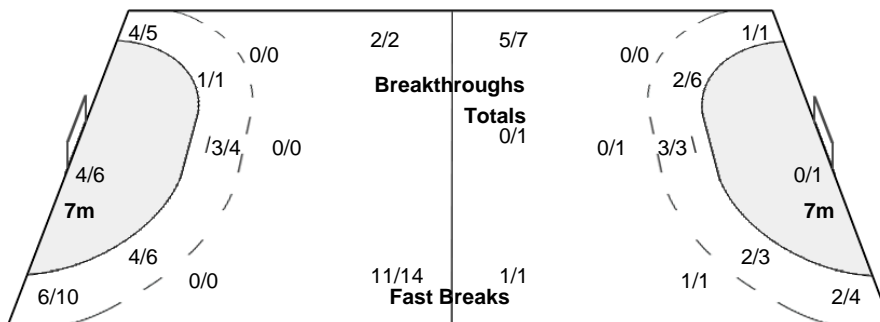

Offence

Goalkeepers Saves / Shots

0/3	1/2	0/2
2/4		1/3
2/7	1/3	1/1

12 PARK M

0/1		0/2
1/2		0/1
1/2		1/1

16 JU H

0/2	1/2	
1/2		1/2
1/5	1/3