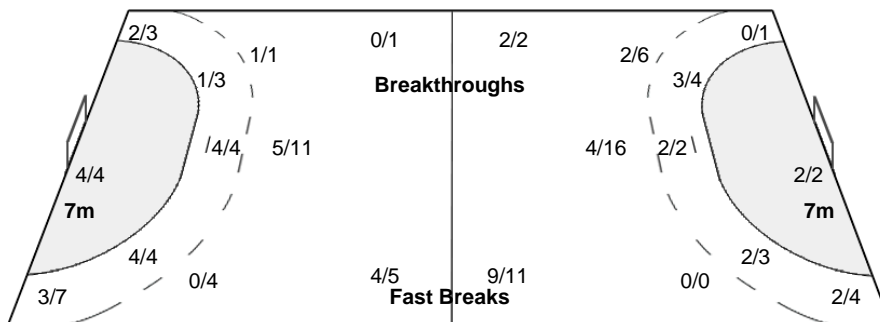

XXII Women's World Championships 2015 Denmark

Preliminary Round - Group B

Match Team Statistics

TUE 8 DEC 2015
20:45

Match No: 30

SWE 28 - 28 NED
(12 - 15) (16 - 13)

Naestved

Referees: GARCIA SERRADILLA Ignacio / MARIN LORENTE Andreu (ESP)

SWE - Sweden

Shots Distribution

Players

Goals / Shots

1 BUNDSSEN J	3 TEGSTEDT F	6 STRÖMBERG C	7 BLOHM L	8 ROBERTS J	9 SAND L	12 IDEHN F
			1/1 1/1	1/1	0/2 1/1	0/1 1/2
					2/2	

1-Missed 1-Post

13 HAVIA E	15 AHLM J	17 TORSTENSON L	18 WALL M	20 GULLDEN I	24 HAGMAN N	27 JACOBSEN S
0/1	1/1 2/2		2/2	1/1 2/2	1/1 1/1	0/1
				1/1 1/1	1/1 1/1	

1-Missed 1-Missed 2-Blocked

29 ALM J	31 JOHANSSON A
1/1 0/1	0/1 1/1
0/1	0/1

1-Post 1-Post

Team Goals / Shots

3/4	2/2	5/5
2/7	0/1	3/6
9/9	2/4	2/2

3-Missed 3-Post 2-Blocked

Offence