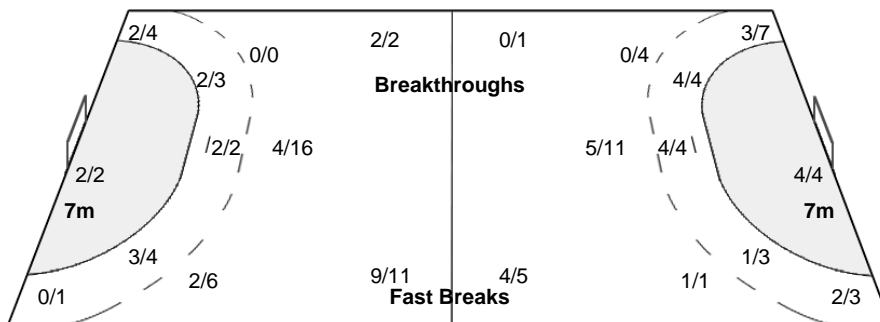

XXII Women's World Championships 2015

Denmark

Preliminary Round - Group B

Match Team Statistics

TUE 8 DEC 2015
20:45

Match No: 30

SWE 28 - 28 NED
(12 - 15) (16 - 13)

Naestved

Referees: GARCIA SERRADILLA Ignacio / MARIN LORENTE Andreu (ESP)

NED - Netherlands

Shots Distribution

Players

Goals / Shots

1 VAN DER WAL M	5 KRAMER J	6 VAN DER HEIJDEN L	7 BONT D	8 ABBINGH L	9 VAN OLPHEN S	10 SNELDER D
		0/1 1/1	0/1	1/1 0/2 1/2	1/3 2/3	1/1
		1-Post		2-Blocked		1-Missed
11 KNIPPENBORG L	13 BROCH Y	17 GROOT C	18 DULFER K	21 GOOS M	24 SMEETS M	26 MALESTEIN A
	1/1	0/1 4/4	1/1 1/1	3/3	0/1	2/2 1/1
	1-Missed	1-Blocked			1/1	1/1 0/1 2/2
1-Post						
33 WESTER T	79 POLMAN E					
	1/1 1/2 1/1					0/1
1-Missed	1-Missed					

Team Goals / Shots

4/4	1/1	1/2
2/8	1/2	2/5
8/9	1/1	8/10
4-Missed	2-Post	3-Blocked

Offence

Defence

Goalkeepers Saves / Shots

1/4	0/2	0/5
5/7	1/1	3/6
0/9	2/4	0/2

1 VAN DER WAL M

33 WESTER T

1/4	0/2	0/5
5/7	1/1	3/6
0/9	2/4	0/1

Legend:

%	Efficiency	2Min	2 Minute Suspensions	6m	6 metre Shots	7m	7 metre Shots	9m	9 metre Shots
AS	Assists	BS	Blocked Shots	BT	Breakthroughs	DR	Disqualification with Report	FB	Fast Breaks
G/S	Goals/Shots	N/A	Not Applicable	No.	Uniform Number	RC	Red Cards	S/S	Saves/Shots
ST	Steals	TO	Turnover	TP	Time Played	Wing	Wing Shots	YC	Yellow Cards