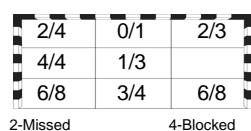

Naestved

Referees: KOO Bon-ok / LEE Seok (KOR)

CHN - China

Shots Distribution

Players

Goals / Shots

Team Goals / Shots

Offence