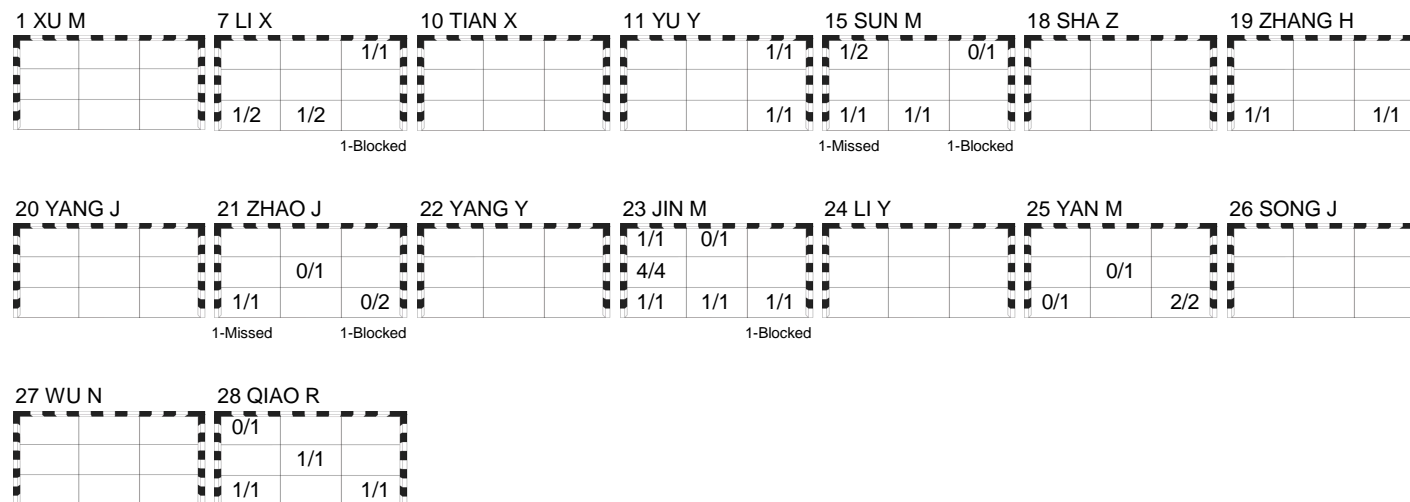

Naestved

Referees: KOO Bon-ok / LEE Seok (KOR)

CHN - China

Shots Distribution

Players

Goals / Shots

Team Goals / Shots

Offence