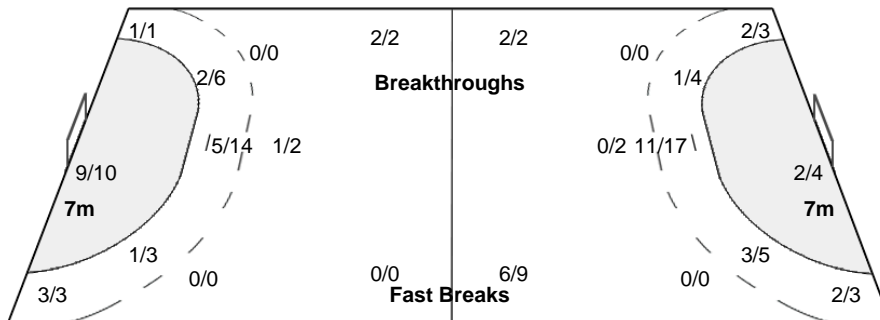

Team Goals / Shots

Offence