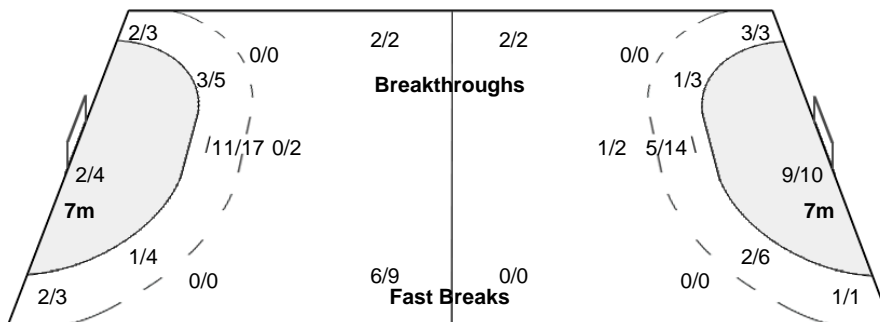

XXII Women's World Championships 2015 Denmark

Preliminary Round - Group B

Match Team Statistics

TUE 8 DEC 2015
18:30

Match No: 29

POL 29 - 24 CHN
(12 - 11) (17 - 13)

Naestved

Referees: KOO Bon-ok / LEE Seok (KOR)

POL - Poland

Shots Distribution

Players

Goals / Shots

3 KOBYLINSKA M	4 STACHOWSKA M	5 NIEDZWIEDZ I	7 GADZINA J	9 KOCELA A	12 GAWLIK W	14 KUDLACZ-GLOC K
1/1	0/1	1/2	1/1	3/3	1/1	1/1
1/1	1/1	2/2	0/1	0/1	1/1	1/1
1-Post	1-Blocked	3/4	1/1	1/1	1-Post	1-Missed

17 PIELESZ K	18 ZYCH A	19 LABUDA A	25 ZALEWSKA K	31 SADEJ H	40 WYSOKINSKA A	41 STASIAK M
0/1	1/1	1/1	1/1			
1-Missed	1-Blocked	1-Missed	1-Missed	1-Post		

77 KULWINSKA P	89 ACHRUK K
1/2	0/1
	1/1

Team Goals / Shots

3/5	5/6
	1/3
7/11	3/3
4-Missed	3-Post
	2-Blocked

Offence