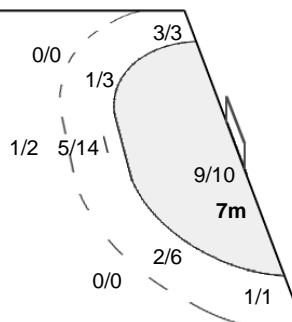

Defence

Goalkeepers Saves / Shots

2/4	1/1	1/3
0/4	2/3	
2/8	1/4	2/8

12 GAWLIK W

1/3	1/2
0/3	2/3
2/5	2/3

40 WYSOKINSKA A

1/1	1/1	0/1
0/1		
0/3		0/5