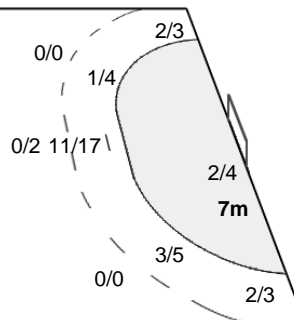

Defence

Goalkeepers Saves / Shots

Legend:

%	Efficiency	2Min	2 Minute Suspensions	6m	6 metre Shots	7m	7 metre Shots	9m	9 metre Shots
AS	Assists	BS	Blocked Shots	BT	Breakthroughs	DR	Disqualification with Report	FB	Fast Breaks
G/S	Goals/Shots	N/A	Not Applicable	No.	Uniform Number	RC	Red Cards	S/S	Saves/Shots
ST	Steals	TO	Turnover	TP	Time Played	Wing	Wing Shots	YC	Yellow Cards